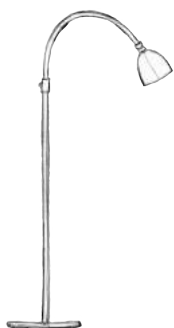

SMALL ON WIRE

CONE  
GU10 | 230V | 50W | IP20

TULIP  
GU10 | 230V | 50W | IP20

DROP  
GU10 | 230V | 50W | IP20

SMALL ON TUBE

CONE  
GU10 | 230V | 50W | IP20

TULIP  
GU10 | 230V | 50W | IP20

DROP  
GU10 | 230V | 50W | IP20

SMALL ON TUBE | TULIP

SMALL FLOORLAMP

CONE  
GU10 | 230V | 50W | IP20  
B15D | 12V | 50W  
INCL. DIMMABLE TRANSFORMER

TULIP  
GU10 | 230V | 50W | IP20  
B15D | 12V | 50W  
INCL. DIMMABLE TRANSFORMER

DROP  
GU10 | 230V | 50W | IP20