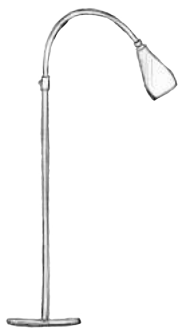

SMALL ON WIRE

CONE  
GU10 | 230V | 50W | IP20

TULIP  
GU10 | 230V | 50W | IP20

DROP  
GU10 | 230V | 50W | IP20

SMALL ON TUBE

CONE  
GU10 | 230V | 50W | IP20

TULIP  
GU10 | 230V | 50W | IP20

DROP  
GU10 | 230V | 50W | IP20

SMALL ON TUBE | TULIP

SMALL FLOORLAMP

CONE  
GU10 | 230V | 50W | IP20  
B15D | 12V | 50W  
INCL. DIMMABLE TRANSFORMER

TULIP  
GU10 | 230V | 50W | IP20  
B15D | 12V | 50W  
INCL. DIMMABLE TRANSFORMER

DROP  
GU10 | 230V | 50W | IP20

SMALL FLOORLAMP | DROP

CONE MEDIUM

STRAIGHT  
E27 | 230V | 60W | IP20

90°  
E27 | 230V | 60W | IP20

FLOORLAMP  
E27 | 230V | 60W | IP20

CONE MEDIUM STRAIGHT

TULIP MEDIUM

STRAIGHT  
E27 | 230V | 60W | IP20