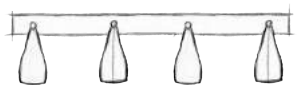

SMALL ADJUSTABLE X4

CONE  
GU10 | 230V | 4x50W

B15D | 12V | 4x50W  
INCL. 2X TRANSFORMER

TULIP  
GU10 | 230V | 4x50W

B15D | 12V | 4x50W  
INCL. 2X TRANSFORMER

DROP  
GU10 | 230V | 4x50W

SMALL ADJUSTABLE X2 | CONE