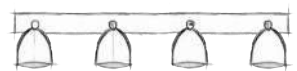

TULIP
GU10 | 230V | 4x50W

B15D | 12V | 4x50W
INCL. 2X TRANSFORMER