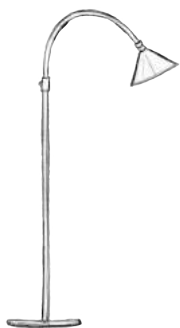

SMALL ON WIRE

CONE  
GU10 | 230V | 50W | IP20

TULIP  
GU10 | 230V | 50W | IP20

DROP  
GU10 | 230V | 50W | IP20

SMALL ON TUBE

CONE  
GU10 | 230V | 50W | IP20

TULIP  
GU10 | 230V | 50W | IP20

DROP  
GU10 | 230V | 50W | IP20

SMALL ON TUBE | TULIP

SMALL FLOORLAMP

CONE  
GU10 | 230V | 50W | IP20  
B15D | 12V | 50W  
INCL. DIMMABLE TRANSFORMER

TULIP  
GU10 | 230V | 50W | IP20  
B15D | 12V | 50W  
INCL. DIMMABLE TRANSFORMER

DROP  
GU10 | 230V | 50W | IP20