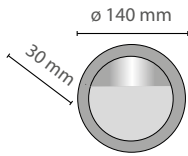

Signature of authenticity

BA

BG NA (*)

OUTDOOR NAUTICAL COLLECTION

CARGO

CONTEMPORARY HOME COLLECTION

Olbia Medium 186

IP

OLM86/GO

44

230V/25W
G9

Olbia Medium 187

IP

OLM87/GO

44

230V/25W
G9

Olbia Medium 188

IP

OLM88/GO

44

230V/25W
G9

Round Cargo Medium

IP

RCM.10/GO

44

230V/60W
E27

Round Cargo Large

IP

RCL.14/GO

44

230V/60W
E27

Oval Cargo Medium

IP

OCM.09/GO

44

230V/60W
E27

Oval Cargo Small 15

IP

OCS.15/GO

44

230V/60W
E27

Ispra 11

IP

ISP.11/GT

44

230V/60W
E27