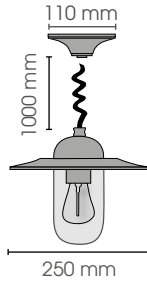

Signature of authenticity

BA

BG NA (*)

INDOOR RUSTIC CEILING COLLECTION

RIVA

CONTEMPORARY HOME COLLECTION

Riva on Wire

RIVOW

20

230V/75W
E27