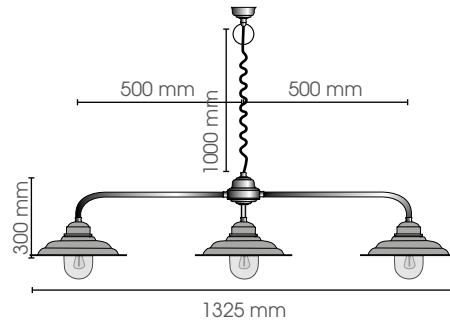

x3

IP 20
230V/3x75W
E27

Salerno Deluxe

SALDLx2
SALDLx2/Glass transparant

SALDLx3
SALDLx3/Glass transparant

Venezia

VENx2
VENx2/Glass transparant

VENx3
VENx3/Glass transparant

Ishia

ISCx2
ISCx2/Glass transparant

ISCx3
ISCx3/Glass transparant

Capri

CAX2
CAX2/Glass transparant

CAX3
CAX3/Glass transparant

E27 Rustic / Shades (*)

E27RUx2/SH

E27RUx3/SH

**Included 1000 mm wire - ceilingbox
See ceiling optionals for suspension**