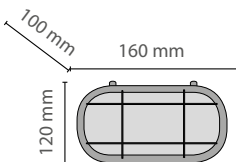

Signature of authenticity

BA

BG NA (*)

OUTDOOR NAUTICAL COLLECTION

CARGO

CONTEMPORARY HOME COLLECTION

Olbia Medium 186

IP

OLM86/GO

44

230V/25W
G9

Olbia Medium 187

IP

OLM87/GO

44

230V/25W
G9

Olbia Medium 188

IP

OLM88/GO

44

230V/25W
G9

Round Cargo Medium

IP

RCM.10/GO

44

230V/60W
E27

Round Cargo Large

IP

RCL.14/GO

44

230V/60W
E27

Oval Cargo Medium

IP

OCM.09/GO

44

230V/60W
E27

Oval Cargo Small 15

IP

OCS.15/GO

44

230V/60W
E27

Ispra 11

IP

ISP.11/GT

44

230V/60W
E27