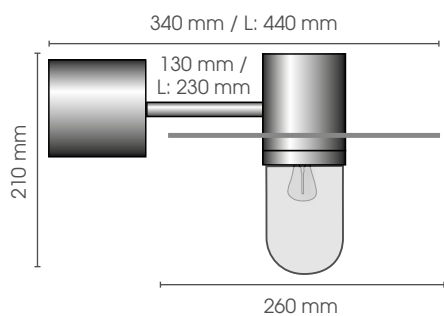

BA

OUTDOOR LIGHTING COLLECTION

AMALFI

CONTEMPORARY HOME COLLECTION

**Amalfi Wall
26 cm**

IP

230V/40W
E27

AMW26/34

**Amalfi Wall
26 cm Long**

IP

230V/40W
E27

AMW26/L44

Optional: frosted glass