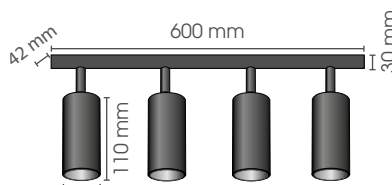

**Cilindro Ceiling
Adjustable x4 GU10**

20

230V/4x50W
GU10

CILCEADJX4/GU10