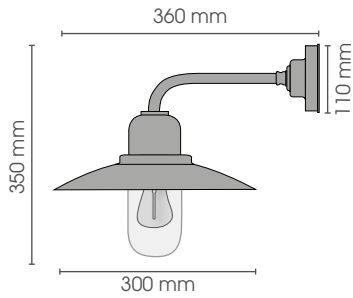

Signature of authenticity

BA BG NA

OUTDOOR RUSTIC COLLECTION

VENEZIA

CONTEMPORARY HOME COLLECTION

**Venezia
Straight**

VENS

IP

44

230V/75W
E27