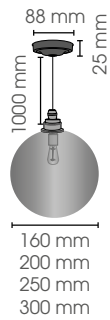

BA

INDOOR RUSTIC CEILING COLLECTION

VETRO ON WIRE

RUSTIC CEILING HOME COLLECTION