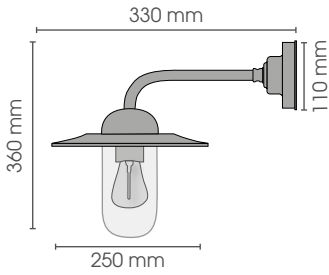

BA | BG | NA

OUTDOOR RUSTIC COLLECTION

RIVA

CONTEMPORARY HOME COLLECTION

**Riva
Straight**

RIVS

IP

44

230V/75W
E27