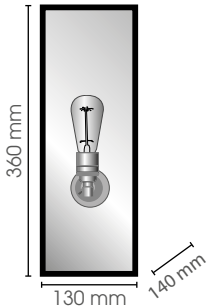

**hardened
safety glass**

Signature of authenticity

BD

OUTDOOR CAGE WALL COLLECTION

CAGE WALL

CONTEMPORARY HOME COLLECTION

Cage Wall Small Long

CAGWSMLO E14