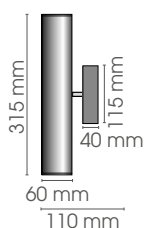

Roma Up & Down rectangular

IP

transfo

ROMA UD/REC

55

12V/2 x 35W
GU 5,3

Optional: transformer 12V

230V/2 x 35W
GU 10