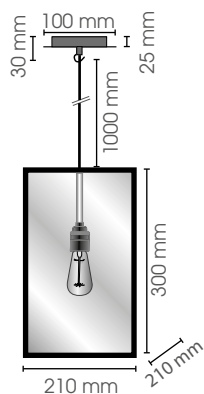

300 x 130 x 300 mm (L x H x B)

hardened
safety glass

Signature of authenticity

BD

INDOOR CONTEMPORARY COLLECTION

CAGE PENDANT CLOSED TOP

**Cage Pendant
"closed top" Medium**

CAGPEMED