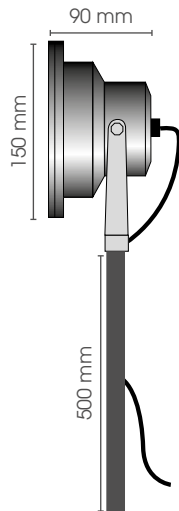

Rondo 150 On Spike Adjustable

GR150 SP50

IP

67

12V/50W
G 53/AR111

GR150 SP100

67

12V/50W
G 53/AR111

Optional: Exterior Kit
SRINGOS