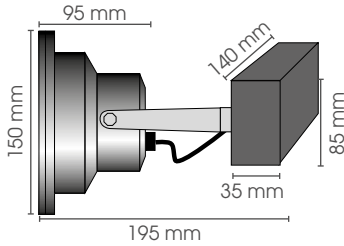

BA

OUTDOOR LIGHTING COLLECTION

RONDO WALL

CONTEMPORARY HOME COLLECTION

Rondo Wall Adjustable

RONW
incl. transformer 12V

IP
55

12V/50W
G 53/AR111