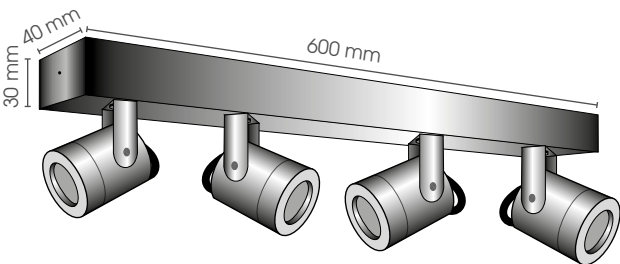

230V/2x35W
GU 10

Livorno XL Ceiling x3

55

LI XL CEx3
incl. transformer 12V
by 12V / GU 5,3 only

12V/3x35W
GU 5,3

230V/3x35W
GU 10

Livorno XL Ceiling x4

55