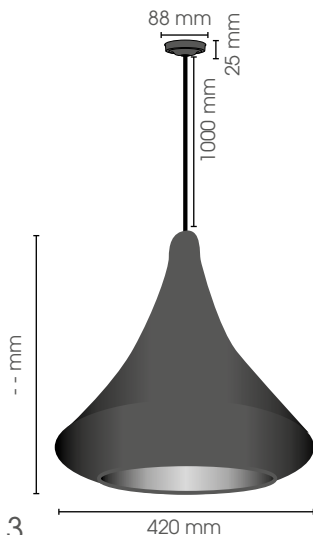

**CADERE ON WIRE
420 mm /BA/PO**

IP

CADOW420/BA/PO

20

230V/60W
E27

Included 1000 mm wire - ceiling box