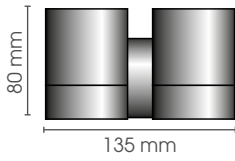

BA

OUTDOOR LIGHTING COLLECTION

LIVORNO XL

CONTEMPORARY HOME COLLECTION

Livorno Wall XL Duo

IP

LIW XL 2

55

12V/2 x 35W
GU 5,3

Optional: transformer 12V

55

230V/2 x 35W
GU 10