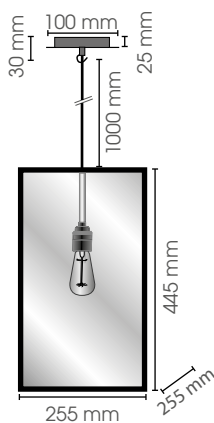

CAGPELAR

IP
20

230V/60W
E27

**Ceilingbox included
See cage optionals for suspensions**