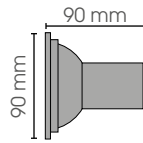

CONTEMPORARY HOME COLLECTION

GRAMMO

Grammo Indoor Floorlamp

GRAFLOB15D

IP 20

12V B15D

IDRO

Idro Indoor Floorlamp