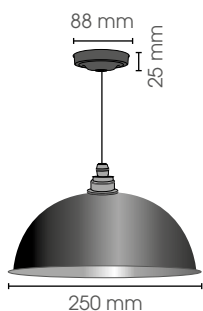

COPA ON WIRE
250 mm /BA/PO

IP

COPOW250/BA/PO

20

230V/75W
E27

Included 1000 mm wire - ceiling box

Fitting E27 rustic Brass - Optional Brass polished