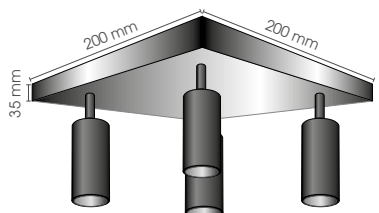

**Cilindro Ceiling
Adjustable
Squarex4 GU10**

20

230V/4x50W
GU10

CICEADJSQX4/GU10