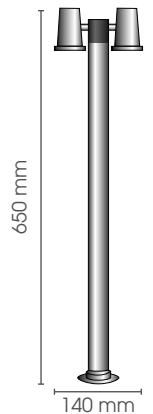

12V/2 x 35W
GU 4/MR11

Optional: transformer 12V

SRSM 35/2/ LEDPR4W/230V

55

230V/2 x 4W/ 2700K
Ledprint included

San Remo Small 65 duo

SRSM 65/2

IP