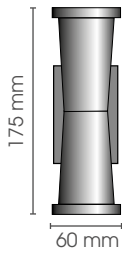

San Remo Wall Small Up&Down

IP

SRWSM UD

55

12V/2 x 35W
GU 4/MR11

Optional: transformer 12V

SRWSM UD LEDPR4W/230V

55

230V/2 x 4W/2700K
Ledprint included