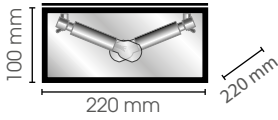

Signature of authenticity

**hardened
safety glass**

BD

INDOOR CONTEMPORARY COLLECTION

CAGE CEILING

**Cage Ceiling
Small**

CAGCESMx2