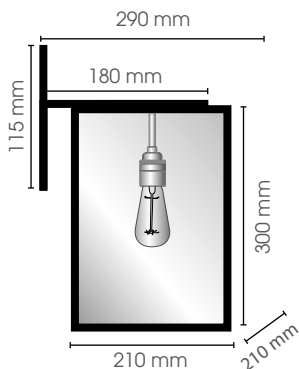

OUTDOOR CAGE WALL WITH ARM COLLECTION

CONTEMPORARY HOME COLLECTION

CAGE WALL WITH ARM

**Cage Wall
with arm Small**

CAGARSMA

IP
43

230V/60W
E27

**Cage Wall
with arm Medium**