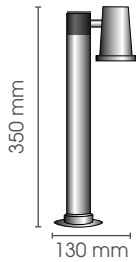

BA

OUTDOOR LIGHTING COLLECTION

SAN REMO XL TECHNICAL LANDSCAPE COLLECTION

San Remo XL 35 enkel

SR XL 35/1

IP

55

12V/35W
GU 5,3

Optional: transformer 12V

55

230V/35W
GU 10