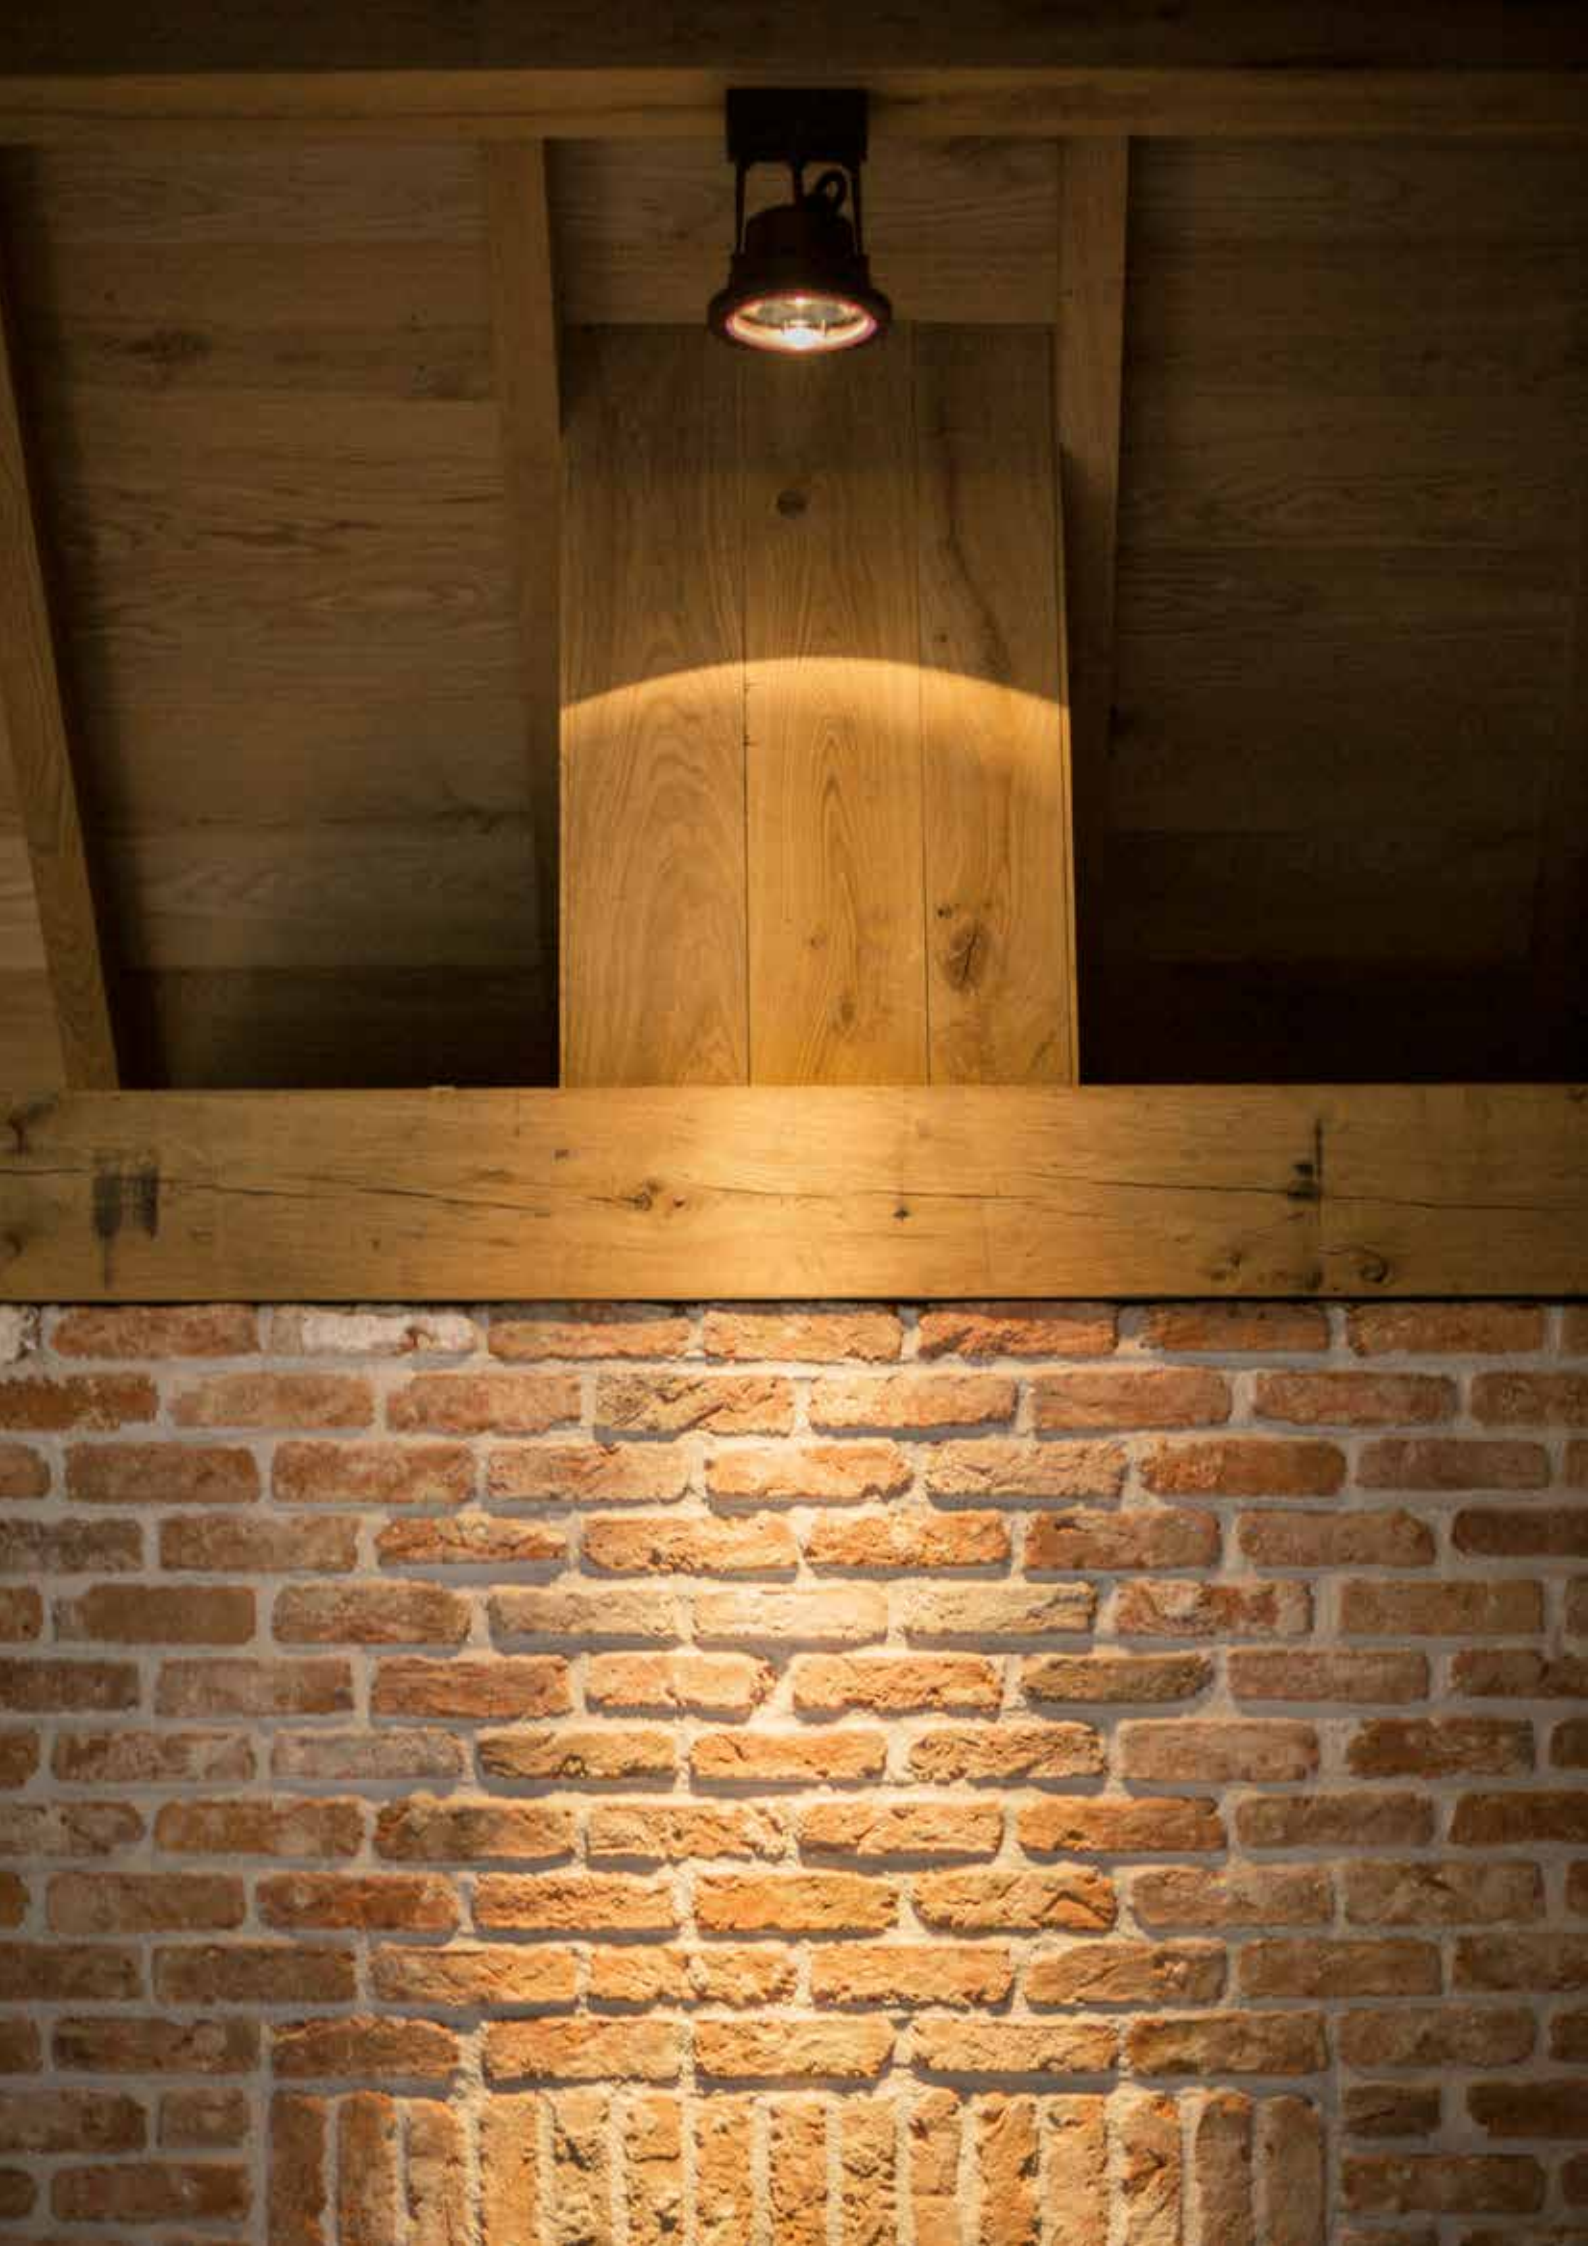

12V/4 x 50W
G 53/AR111

Signature of authenticity

BA

OUTDOOR LIGHTING COLLECTION

RONDO ON SPIKE

TECHNICAL LANDSCAPE COLLECTION

Rondo 150 On Spike Adjustable 10 cm

GR150 SP10