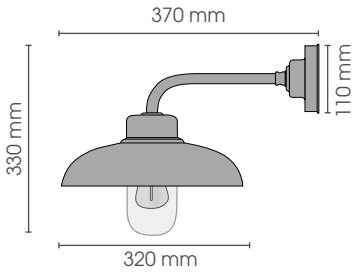

BA BG NA

OUTDOOR RUSTIC COLLECTION

CAPRI

CONTEMPORARY HOME COLLECTION

**Capri
Straight**

IP

CAS

44

230V/75W
E27