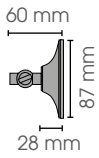

Signature of authenticity

INDOOR RUSTIC COLLECTION

CONTEMPORARY HOME COLLECTION

PUNTO

BA

BG NA (*)

Flat PUF GU10

20

230V/50W
GU10