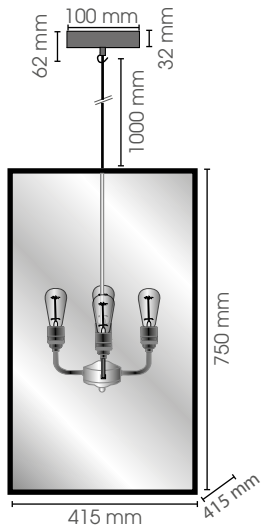

Signature of authenticity

BD (*)

INDOOR CONTEMPORARY COLLECTION

CAGE PENDANT CLOSED TOP

**Cage Pendant
"closed top" Extra Large**

CAGPEXL

IP
20

230V/4x60W
E27