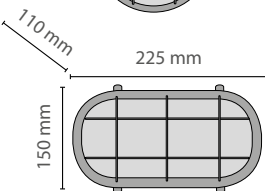

Signature of authenticity

BA

BG NA (*)

OUTDOOR NAUTICAL COLLECTION

CARGO

CONTEMPORARY HOME COLLECTION

Olbia Medium 186

IP

OLM86/GO

44

230V/25W
G9

Olbia Medium 187

IP

OLM87/GO

44

230V/25W
G9

Olbia Medium 188

IP

OLM88/GO

44

230V/25W
G9

Round Cargo Medium

IP

RCM.10/GO

44

230V/60W
E27

Round Cargo Large

IP

RCL.14/GO

44

230V/60W
E27

Oval Cargo Medium

IP

OCM.09/GO

44

230V/60W
E27

Oval Cargo Small 15

IP

OCS.15/GO

44

230V/60W
E27

Ispra 11

IP

ISP.11/GT

44

230V/60W
E27