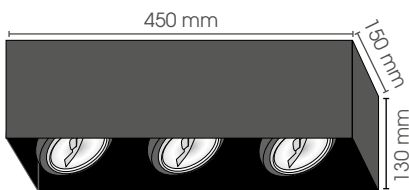

**Cubo Ceiling
Large AR111 x 1**

20

230V/50W
GU10/AR111

CUBCELA/AR111/1/GU10

**Cubo Ceiling
Large AR111 x 2**

20

230V/2 x 50W
GU10/AR111

CUBCELA/AR111/2/GU10