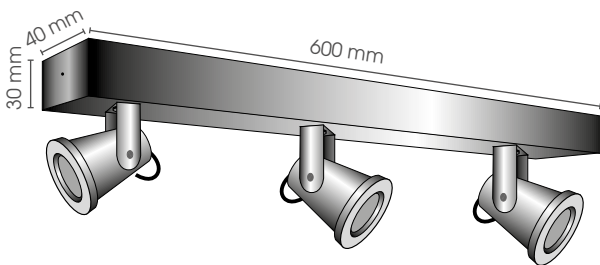

San Remo XL Ceiling x2

SR XL CEx2
incl. transformer 12V
by 12V / GU 5,3 only

55

12V/2x35W
GU 5,3

230V/2x35W
GU 10

San Remo XL Ceiling x3

SR XL CEx3
incl. transformer 12V
by 12V / GU 5,3 only

55