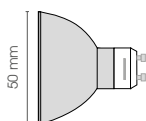

= Indoor - intérieure - intérieur IP 20

Lampapplications: conventional or LED

AR111 / G53
Halospot
12V

AR111 / GU10
Haloled
230V

B15D Halospot
12V

GU10 / 230V
MR16
Ø 50 mm

GU5,3 / 12V
MR16
Ø 50 mm

GU4 / 12V
MR11
Ø 35 mm