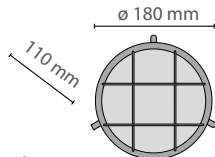

Signature of authenticity

BA

BG NA (*)

OUTDOOR NAUTICAL COLLECTION

CARGO

CONTEMPORARY HOME COLLECTION

Olbia Medium 186

IP

OLM86/GO

44

230V/25W
G9

Olbia Medium 187

IP

OLM87/GO

44

230V/25W
G9

Olbia Medium 188

IP

OLM88/GO

44

230V/25W
G9

Round Cargo Medium

IP

RCM.10/GO

44

230V/60W
E27

Round Cargo Large

IP

RCL.14/GO

44

230V/60W
E27

Oval Cargo Medium

IP

OCM.09/GO

44

230V/60W
E27

Oval Cargo Small 15

IP

OCS.15/GO

44

230V/60W
E27

Ispra 11

IP

ISP.11/GT

44

230V/60W
E27