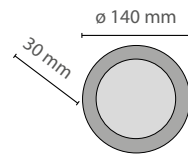

Signature of authenticity

BA

BG NA (*)

OUTDOOR NAUTICAL COLLECTION

CARGO

CONTEMPORARY HOME COLLECTION

Olbia Medium 186

IP

OLM86/GO

44

230V/25W
G9

Olbia Medium 187

IP

OLM87/GO

44

230V/25W
G9

Olbia Medium 188

IP

OLM88/GO

44

230V/25W
G9

Round Cargo Medium

IP

RCM.10/GO

44

230V/60W
E27

Round Cargo Large

IP

RCL.14/GO

44

230V/60W
E27

Oval Cargo Medium

IP

OCM.09/GO

44

230V/60W
E27

Oval Cargo Small 15

IP

OCS.15/GO

44

230V/60W
E27

Ispra 11

IP

ISP.11/GT

44

230V/60W
E27