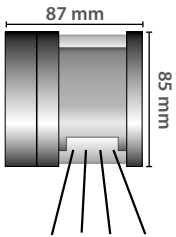

BA

OUTDOOR LIGHTING COLLECTION

NAPOLI WALL

Napoli Wall

IP

NAW

55

230V/25W
G9

Optional: Frosted Glass