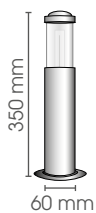

12V/2 x 35W
GU 5,3

Optional: transformer 12V

230V/2 x 35W
GU 10

BA

OUTDOOR LIGHTING COLLECTION

ROMA

TECHNICAL LANDSCAPE COLLECTION

Roma 35