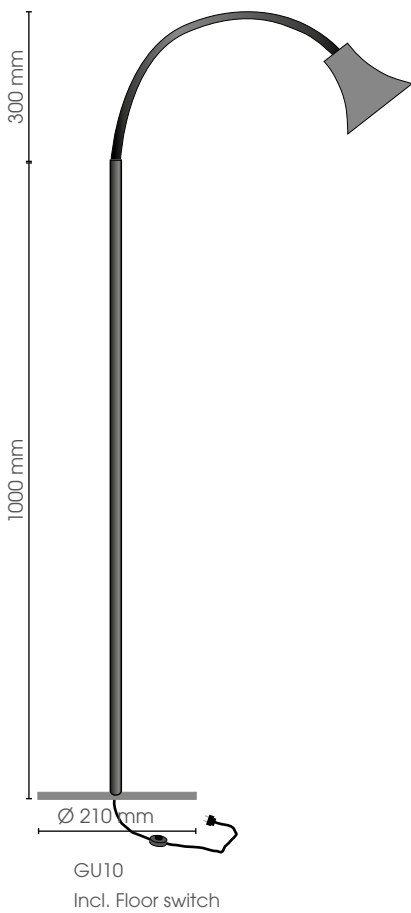

20

12V/4x50W
G53/AR111

BA

INDOOR RUSTIC COLLECTION

INDOOR FLOORLAMPS

CONTEMPORARY HOME COLLECTION

GRAMMO

Grammo Indoor Floorlamp