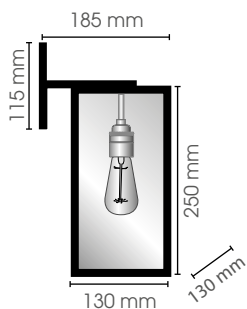

**hardened
safety glass**

Signature of authenticity

BD

OUTDOOR CAGE WALL WITH ARM COLLECTION

CONTEMPORARY HOME COLLECTION

CAGE WALL WITH ARM

**Cage Wall
with arm Small**

CAGARSMA

IP
43

230V/60W
E27