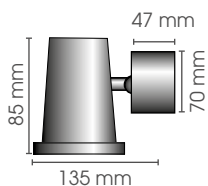

SAN REMO XL

CONTEMPORARY HOME COLLECTION

**San Remo
Wall XL**

IP

SRW XL

55

230V/35W
GU 10

**San Remo
Wall XL Adjustable short**