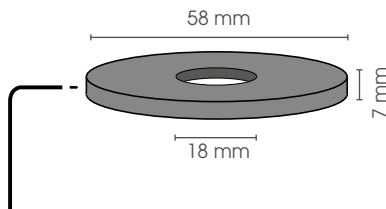

Signature of authenticity

OUTDOOR LIGHTING COLLECTION

GROUND SPIKE

GRSPKRO
SCREWS Incl.

STABILIZING RINGSUPPORT 'ON SPIKE'

SRINGOS