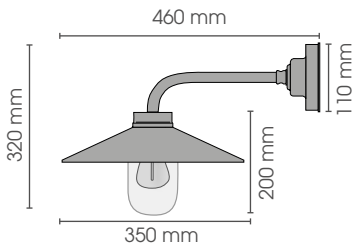

Signature of authenticity

BA

OUTDOOR RUSTIC COLLECTION

LAGO

CONTEMPORARY HOME COLLECTION

**Lago
Straight**

IP

LAGS

44

230V/75W
E27