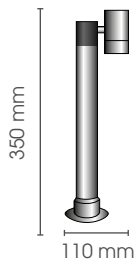

BA

OUTDOOR LIGHTING COLLECTION

LIVORNO SMALL   TECHNICAL LANDSCAPE COLLECTION

**Livorno Small
35 cm Enkel**

LI SM 35/1/LEDPR4W/230V

IP

55

230V/4W/2700K
Ledprint included