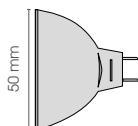

= Indoor - intérieure - intérieur IP 20

Lampapplications: conventional or LED

AR111 / G53
Halospot
12V

AR111 / GU10
Haloled
230V

B15D Halospot
12V

GU10 / 230V
MR16
Ø 50 mm

GU5,3 / 12V
MR16
Ø 50 mm

GU4 / 12V
MR11
Ø 35 mm