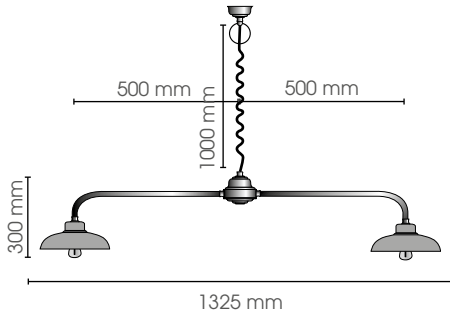

Signature of authenticity

BA

INDOOR RUSTIC COLLECTION CEILING

RUSTIC CEILING

CONTEMPORARY HOME COLLECTION

x2

IP 20
230V/2x75W
E27