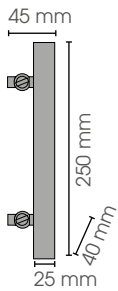

Highx2 FAX2AR111
incl. transformer 12V

20

12V/2x50W
G53/AR111

20

12V/2x50W
G53/AR111