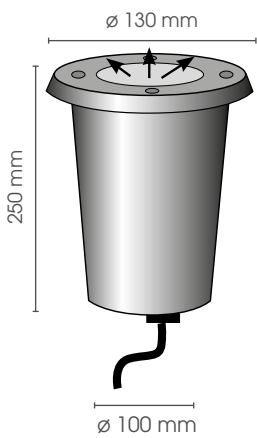

Rondo 95

IP

GR95

67

12V/35W
GU 5,3

67

230V/35W
GU 10

Optional: GR95FGL FROSTED GLASS 60 diameter
 GR95INGB Ingroundbase HDPE
 EXKIT Exterior Transformer
 SS Stainless Steel