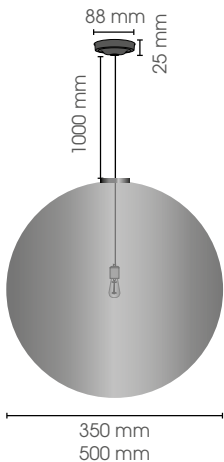

Included 1000 mm wire & chain - ceiling box

**VETRO ON WIRE
Glass Smoked 500**

IP

VETOWGS500/E27
VETOWGS500/E40

20

230V/60W
E27/E40

Included 1000 mm wire & chain - ceiling box

Signature of authenticity