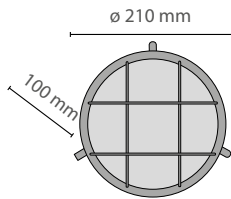

Signature of authenticity

BA

BG NA (*)

OUTDOOR NAUTICAL COLLECTION

CARGO

CONTEMPORARY HOME COLLECTION

Olbia Medium 186

IP

OLM86/GO

44

230V/25W
G9

Olbia Medium 187

IP

OLM87/GO

44

230V/25W
G9

Olbia Medium 188

IP

OLM88/GO

44

230V/25W
G9

Round Cargo Medium

IP

RCM.10/GO

44

230V/60W
E27

Round Cargo Large

IP

RCL.14/GO

44

230V/60W
E27

Oval Cargo Medium

IP

OCM.09/GO

44

230V/60W
E27

Oval Cargo Small 15

IP

OCS.15/GO

44

230V/60W
E27

Ispra 11

IP

ISP.11/GT

44

230V/60W
E27