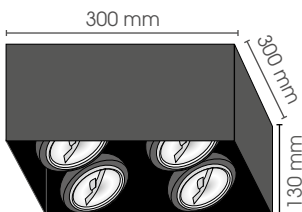

**Cubo Ceiling
Large AR111 x 3**

20

230V/3 x 50W
GU10/AR111

CUBCELA/AR111/3/GU10

**Cubo Ceiling
Large Square AR111 x 4**

20

230V/4 x 50W
GU10/AR111

CUBCELASQ/AR111/4/GU10