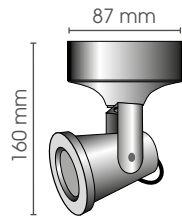

BA

OUTDOOR LIGHTING COLLECTION

SAN REMO XL CEILING

San Remo XL Ceiling

SR XL CE
incl. transformer 12V
by 12V / GU 5,3 only

55

12V/35W
GU 5,3

230V/35W
GU 10