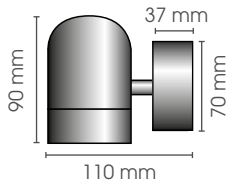

BA

OUTDOOR LIGHTING COLLECTION

FIRENZE XL

CONTEMPORARY HOME COLLECTION

Firenze Wall XL

FIW XL

55

230V/35W
GU 10