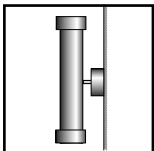

BARLETTA

pag 7-8

BA