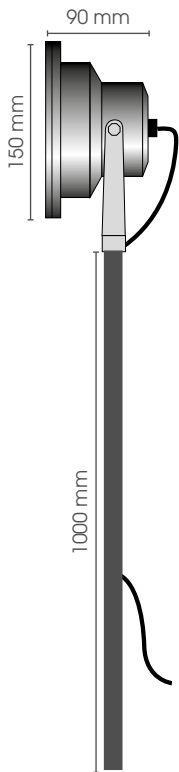

Rondo 150 On Spike Adjustable

GR150 SP50

IP

67

12V/50W
G 53/AR111

GR150 SP100

67

12V/50W
G 53/AR111

Optional: Exterior Kit
SRINGOS