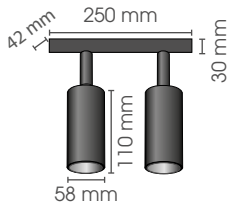

**Cilindro Ceiling
Adjustable x2 GU10**

20

230V/2x50W
GU10

CILCEADJX2/GU10