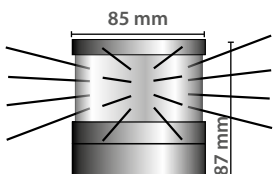

**Napoli Path
360° Frosted glass**

IP

NAPT360FR

55

230V/25W
G9

Optional: Groundspike