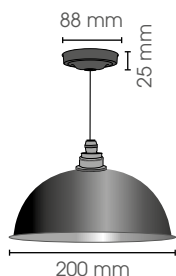

COPA ON WIRE
145 mm /BA/PO

IP

COPOW145/BA/PO

20

230V/75W
E27

Included 1000 mm wire - ceiling box

Fitting E27 rustic Brass - Optional Brass polished

COPA ON WIRE
200 mm /BA/PO