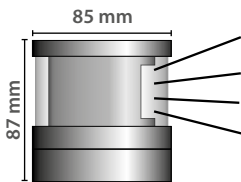

Optional: Frosted Glass

**Napoli Wall
Up & Down**

IP

NAWUD

55

230V/25W
G9

Optional: Frosted Glass

NAPOLI PATH