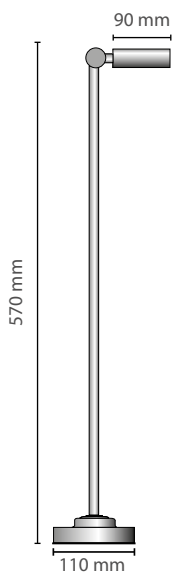

Signature of authenticity

BA

OUTDOOR LIGHTING COLLECTION

RIMINI

TECHNICAL LANDSCAPE COLLECTION

Rimini

RIMLEDPR4W/230V

IP

55

230V/4W/2700K
Ledprint Included