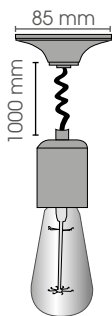

BA

INDOOR RUSTIC COLLECTION CEILING

ARTE

CONTEMPORARY HOME COLLECTION