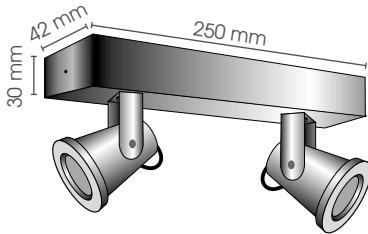

San Remo XL Ceiling x2

SR XL CEx2
incl. transformer 12V
by 12V / GU 5,3 only

55

12V/2x35W
GU 5,3

230V/2x35W
GU 10