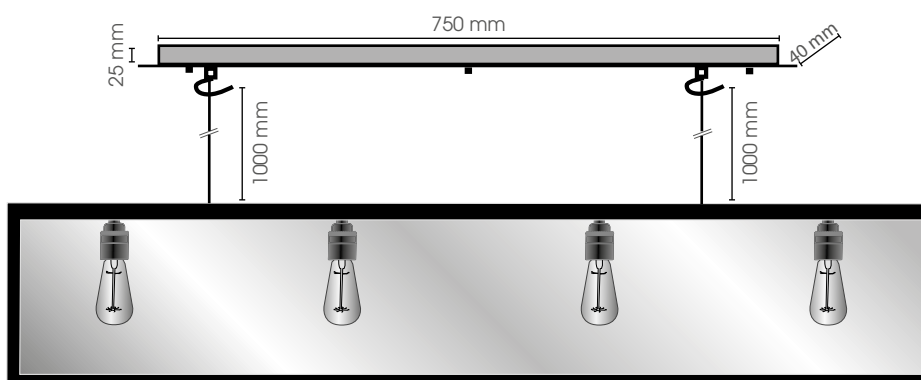

hardened
safety glass

Signature of authenticity

BD (*)

INDOOR CONTEMPORARY COLLECTION

CAGE RECTANGULAR PENDANT

Cage Pendant Rectangular x3

CAGPERECT90

900 x 270 x 200 mm (L x H x B)

Cage Pendant Rectangular x4

CAGPERECT120

1200 x 270 x 200 mm (L x H x B)

Cage Pendant Rectangular x5

CAGPERECT150

1500 x 270 x 200 mm (L x H x B)

Cage Pendant Rectangular x6

CAGPERECT170

1700 x 270 x 200 mm (L x H x B)

Ceilingbox included
See cage optionals for suspensions