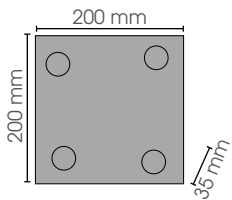

BA

GRAMMO

GRASQX4 B15D

20

12V/4 x 50W
B15D

GRASQX4 GU10

20

230V/4 x 50W
GU10