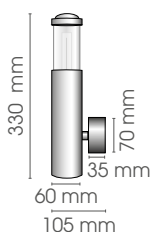

Roma Wall

IP

ROW

55

230V/60W
E14

Optional: ROW/G9 fitting Halopin
ROW/FRG frosted glass

Roma Up & Down round

IP