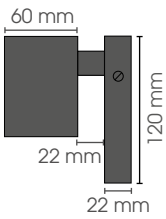

**Cubo Wall
Small Down GU10**

CUBWSMD/GU10

IP

20

230V/50W
GU10