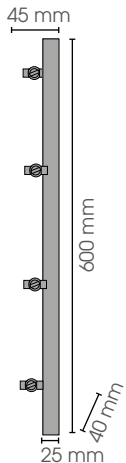

Highx4 FAX4AR111
incl. transformer 12V

20

12V/4x50W
G53/AR111

20

12V/4x50W
G53/AR111