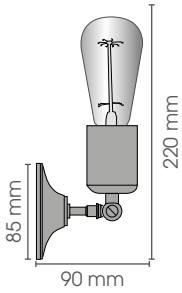

BA

INDOOR RUSTIC COLLECTION

ARTE

CONTEMPORARY HOME COLLECTION

**Arte
Adjustable Flat**

IP

ARTADFL/E27

20 230V/60W
E27