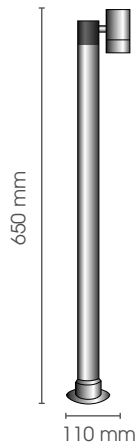

55

230V/4W/2700K
Ledprint included

**Livorno Small
65 cm Enkel**

LI SM 65/1/LEDPR4W/230V

IP

55

230V/4W/2700K
Ledprint included

**Livorno Small
35 cm Duo**