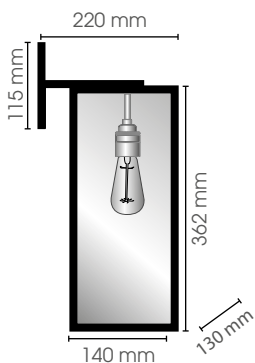

**Cage Wall
with arm Long**

CAGARLON

IP
43

230V/60W
E27