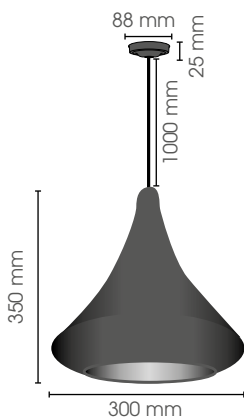

**CADERE ON WIRE
300 mm /BA/PO**

IP

CADOW300/BA/PO

20

230V/60W
E27

Included 1000 mm wire - ceiling box