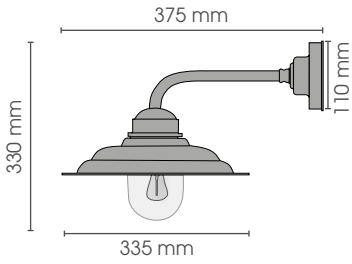

Signature of authenticity

BA BG NA

OUTDOOR RUSTIC COLLECTION

ISCHIA

CONTEMPORARY HOME COLLECTION

**Ischia
Straight**

ISCS

IP

44

230V/75W
E27