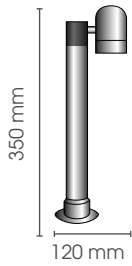

BA

OUTDOOR LIGHTING COLLECTION

FIRENZE XL

TECHNICAL LANDSCAPE COLLECTION

**Firenze XL
35 cm Enkel**

IP

FI 35/1

55

12V/35W
GU 5,3

Optional: transformer 12V

55

230V/35W
GU 10