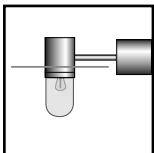

AMALFI Pag 47-48
BA