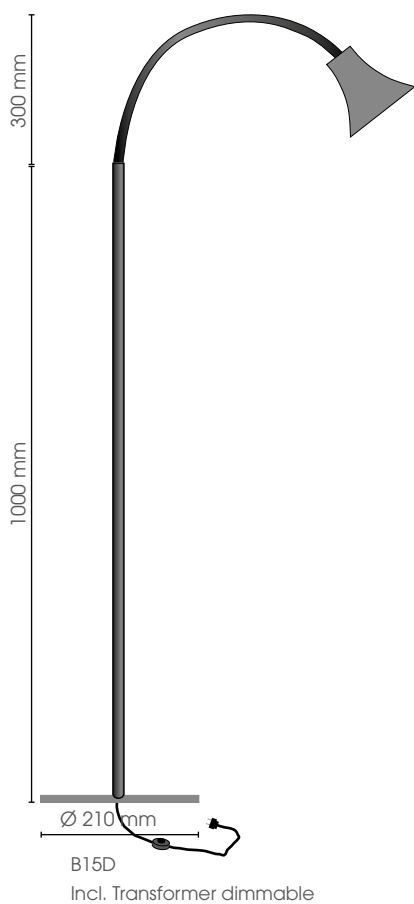

BA

INDOOR RUSTIC COLLECTION

INDOOR FLOORLAMPS

CONTEMPORARY HOME COLLECTION

GRAMMO

Grammo Indoor Floorlamp

GRAFLOB15D

IP 20

12V B15D

IDRO

Idro Indoor Floorlamp

IDFLOB15D

IP 20

12V B15D