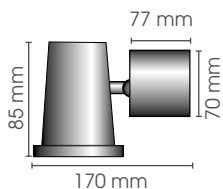

**San Remo
Wall XL Adjustable long**

IP

SRW XLADL

55

12V/35W
GU 5,3

Optional: transformer 12V