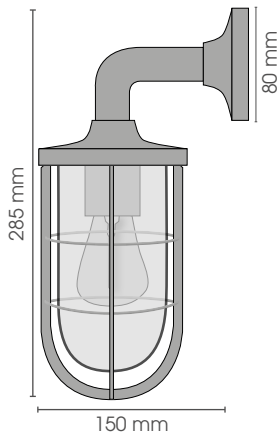

Signature of authenticity

BA NA

OUTDOOR NAUTICAL COLLECTION

BARI WALL

CONTEMPORARY HOME COLLECTION

Bari Wall

BARW

IP

44

230V/75W
E27