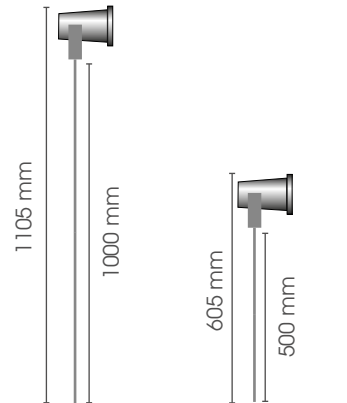

San Remo XL on Spike

IP

55

12V/35W
GU 5,3

55

230V/35W
GU 10

Optional: exterior kit
SRINGOS