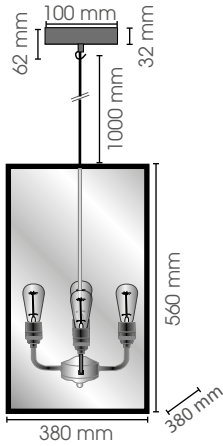

**hardened
safety glass**

Signature of authenticity

BD (*)

INDOOR CONTEMPORARY COLLECTION

CAGE PENDANT CLOSED TOP

CAGPEXL

IP
20

230V/4x60W
E27