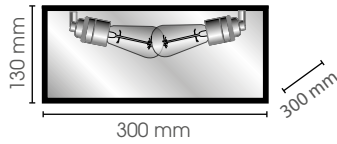

BD

INDOOR CONTEMPORARY COLLECTION

CAGE CEILING

**Cage Ceiling
Small**

CAGCESMx2

220 x 100 x 220 mm (L x H x B)

**Cage Ceiling
Large**

CAGCELAx2