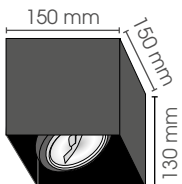

Electric wire 1000mm 1pcs / set 2 pcs

fix tube

chain

adjustable tube

BD (*)

INDOOR CONTEMPORARY COLLECTION

CUBO CEILING

CONTEMPORARY HOME COLLECTION