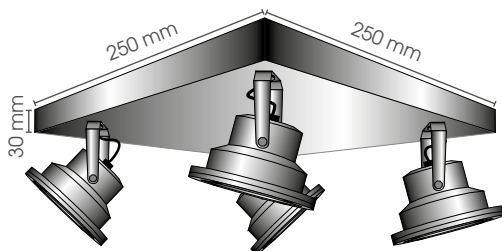

12V/2 x 50W
G 53/AR111

Rondo Ceiling x 3

RON CE x 3
incl. transformer 12V

IP
55

12V/3 x 50W
G 53/AR111

Rondo Ceiling Square x 4

RON CE SQ x 4
incl. transformer 12V

IP
55