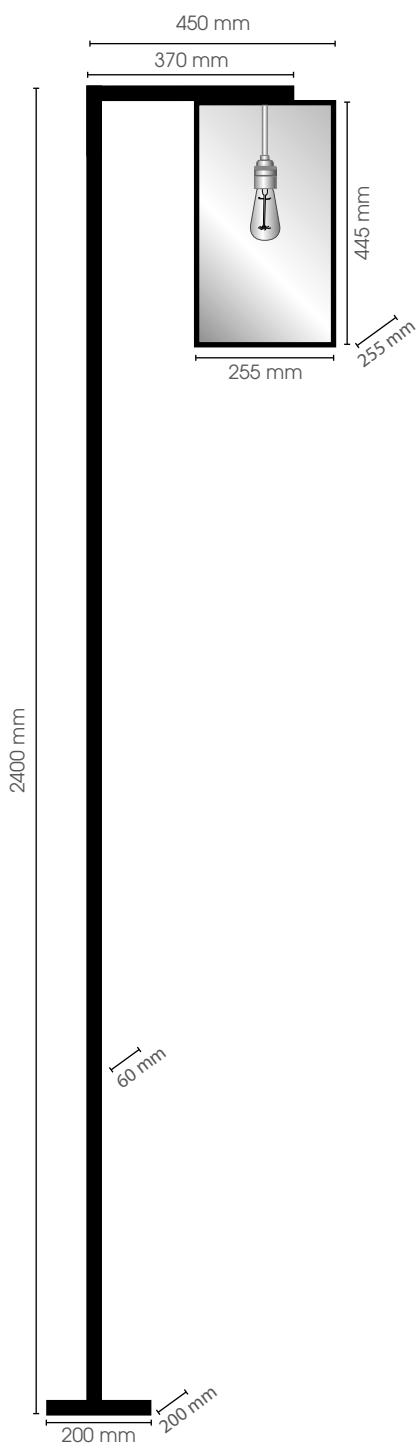

**hardened
safety glass**

Signature of authenticity

BD (*)

OUTDOOR TERRACE LIGHTING COLLECTION

CAGE LANTERN TECHNICAL LANDSCAPE COLLECTION

Cage Lantern

CAGLANT

IP
44

230V/60W
E27

PB : Pole brass
PALB : Pole Alu Black