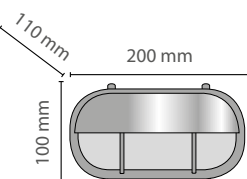

Signature of authenticity

BA

BG NA (*)

OUTDOOR NAUTICAL COLLECTION

CARGO

CONTEMPORARY HOME COLLECTION

Olbia Medium 186

IP

OLM86/GO

44

230V/25W
G9

Olbia Medium 187

IP

OLM87/GO

44

230V/25W
G9

Olbia Medium 188

IP

OLM88/GO

44

230V/25W
G9

Round Cargo Medium

IP

RCM.10/GO

44

230V/60W
E27

Round Cargo Large

IP

RCL.14/GO

44

230V/60W
E27

Oval Cargo Medium

IP

OCM.09/GO

44

230V/60W
E27

Oval Cargo Small 15

IP

OCS.15/GO

44

230V/60W
E27

Ispra 11

IP

ISP.11/GT

44

230V/60W
E27