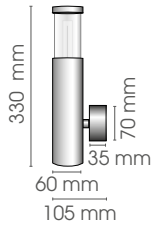

55

230V/60W
E14

Optional: ROW/G9 fitting Halopin
ROW/FRG frosted glass
Groundspike

Signature of authenticity

BA

OUTDOOR LIGHTING COLLECTION

MONZA

CONTEMPORARY HOME COLLECTION