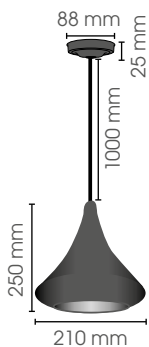

IP

CADOW140/BA/PO

20

230V/60W
E27

Included 1000 mm wire - ceiling box

**CADERE ON WIRE
210 mm /BA/PO**

IP

CADOW210/BA/PO