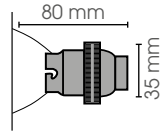

Signature of authenticity

INDOOR RUSTIC COLLECTION

BA CONTEMPORARY HOME COLLECTION

ANTICO

ANTSQX4 B15D

20

12V/4 x 50W
B15D