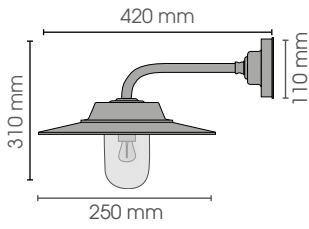

BA BG NA

OUTDOOR RUSTIC COLLECTION

ANCONA

CONTEMPORARY HOME COLLECTION

**Ancona
Straight**

ANCS

IP

44

230V/75W
E27