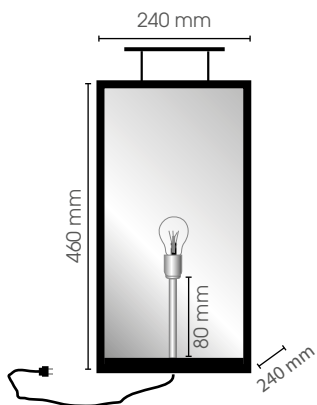

Cage Floor Hangrip

CAGFLOORHG	IP 44	230V/60W E27