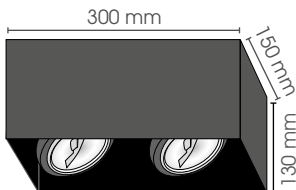

**Cubo Ceiling
Large AR111 x 1**

20

230V/50W
GU10/AR111

CUBCELA/AR111/1/GU10

**Cubo Ceiling
Large AR111 x 2**

20

230V/2 x 50W
GU10/AR111

CUBCELA/AR111/2/GU10