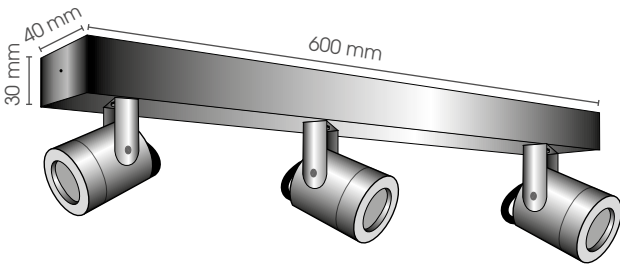

Livorno XL Ceiling x3

55

LI XL CEx3
incl. transformer 12V
by 12V / GU 5,3 only

12V/3x35W
GU 5,3

230V/3x35W
GU 10