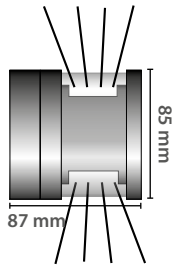

**Napoli Wall
Up & Down**

IP

NAWUD

55

230V/25W
G9

Optional: Frosted Glass