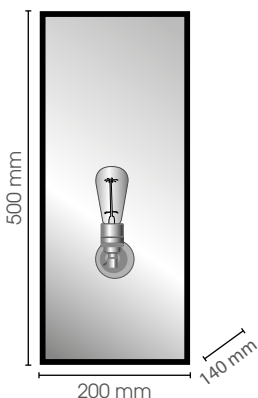

**hardened
safety glass**

Signature of authenticity

BD

OUTDOOR CAGE WALL COLLECTION

CAGE WALL

CONTEMPORARY HOME COLLECTION

Cage Wall Small Long

CAGWSMLO E14