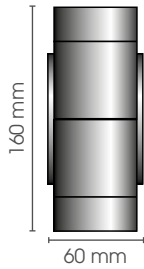

Livorno Wall XL Up&Down

IP

LIW XL UD

55

12V/2 x 35W
GU 5,3

Optional: transformer 12V

55

230V/2 x 35W
GU 10