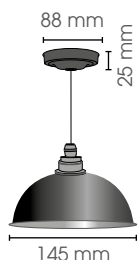

Chaine 1000 mm/pc BA 4

Electric wire 1000mm/pc for extension

spare parts
Glass + O- ring

BA

COPA ON WIRE

INDOOR RUSTIC CEILING COLLECTION

RUSTIC CEILING HOME COLLECTION

COPA ON WIRE BRASS / INSIDE BRASS POLISHED