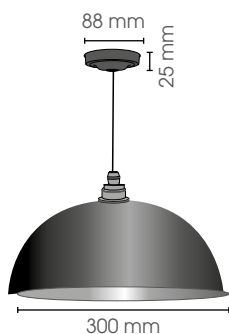

COPA ON WIRE
300 mm /BA/PO

IP

COPOW300/BA/PO

20

230V/75W
E27

Included 1000 mm wire - ceiling box

Fitting E27 rustic Brass - Optional Brass polished