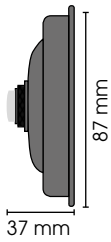

Door Bell Rustic High

DBRH

12V