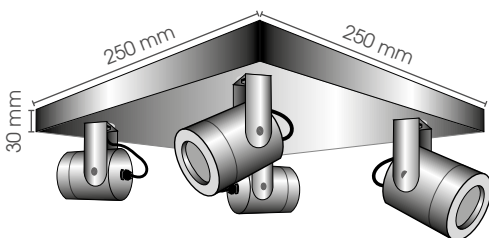

Livorno XL Ceiling Square x4

55

LI XL CESQx4
incl. transformer 12V
by 12V / GU 5,3 only

12V/4x35W
GU 5,3

230V/4x35W
GU 10