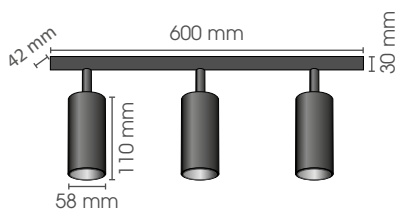

CILCEADJ/GU10

**Cilindro Ceiling
Adjustable x2 GU10**

20

230V/2x50W
GU10

CILCEADJX2/GU10

**Cilindro Ceiling
Adjustable x3 GU10**

20

230V/3x50W
GU10