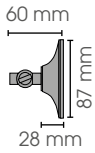

NEBBIA

Flat FAFAR111

20

12V/50W
G53/AR111

Flat NEBFAR111

20

12V/50W
G53/AR111