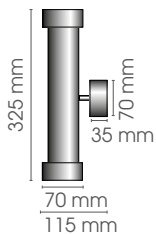

Barletta Up & Down round

IP

BARL UD/ROU

55

230V/2 x 35W
GU 10