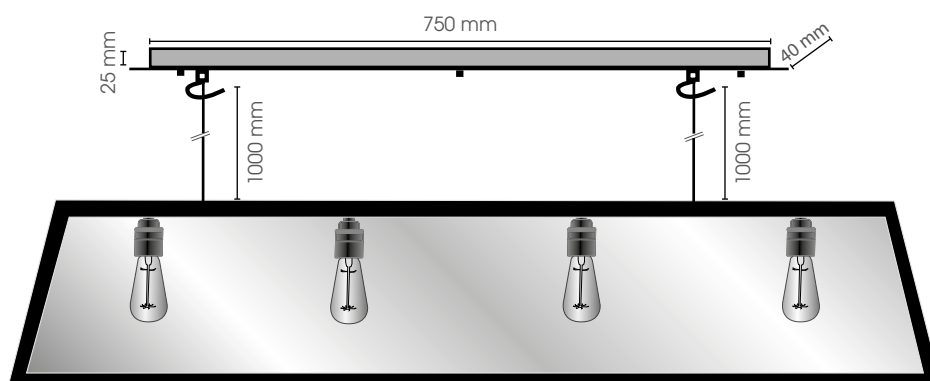

hardened
safety glass

Signature of authenticity

BD (*)

INDOOR CONTEMPORARY COLLECTION

CAGE CONICAL PENDANT

Cage Pendant

Conical x3

CAGPECON95

950/850 x 260 x 200 mm (L x H x B)

Cage Pendant

Conical x4

CAGPECON125

1250/1150 x 260 x 200 mm (L x H x B)

Cage Pendant

Conical x5

CAGPECON155

1550/1450 x 260 x 200 mm (L x H x B)

Cage Pendant

Conical x6

CAGPECON175

1750/1650 x 260 x 200 mm (L x H x B)

Ceilingbox included

See cage optionals for suspensions