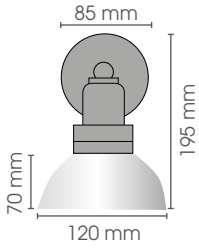

BA

INDOOR RUSTIC COLLECTION

MILANO

**Milano
Adjustable Flat**

IP

MILADJFL

20

230V/60W
E27