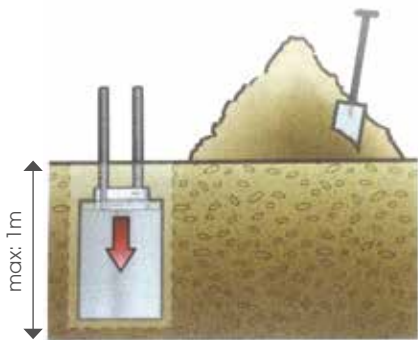

Signature of authenticity

OUTDOOR LIGHTING COLLECTION

GROUND SPIKE

GRSPKRO
SCREWS Incl.

STABILIZING RINGSUPPORT 'ON SPIKE'

SRINGOS

TRANSFORMER

60vA-105vA
IP 40
240V/12V