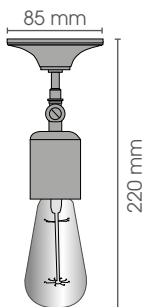

**Arte Ceiling
Adjustable Flat**

IP

ARTCEADFL/E27

20 230V/60W
E27