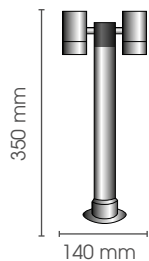

55

230V/4W/2700K
Ledprint included

**Livorno Small
65 cm Enkel**

LI SM 65/1/LEDPR4W/230V

IP

55

230V/4W/2700K
Ledprint included

**Livorno Small
35 cm Duo**