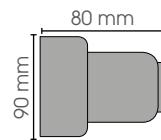

PUNTO

PUSQX4 GU10

20

230V/4 x 50W
GU10

Signature of authenticity

INDOOR RUSTIC COLLECTION

BA

CONTEMPORARY HOME COLLECTION