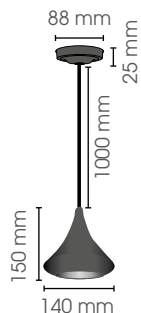

230V/75W
E27

Included 1000 mm wire - ceiling box

BA

INDOOR RUSTIC CEILING COLLECTION

CADERE ON WIRE

RUSTIC CEILING HOME COLLECTION

CADERE ON WIRE BRASS / INSIDE BRASS POLISHED

**CADERE ON WIRE
140 mm /BA/PO**