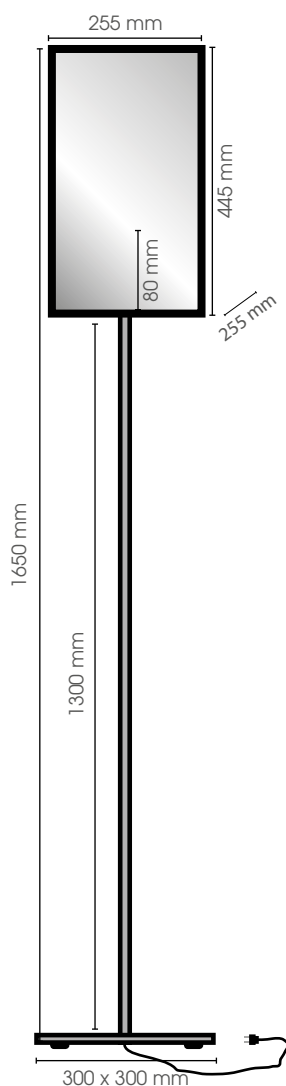

**hardened
safety glass**

Signature of authenticity

BD (*)

OUTDOOR TERRACE LIGHTING COLLECTION

CAGE TERRACE

CONTEMPORARY HOME COLLECTION

Cage Terrace

CAGTER	IP 44	230V/60W E27