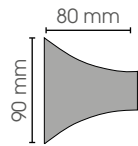

CONTEMPORARY HOME COLLECTION

GRAMMO

Grammo Indoor Floorlamp

GRAFLOB15D

IP 20

12V B15D

IDRO

Idro Indoor Floorlamp