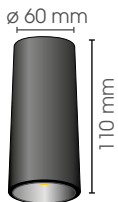

BA

INDOOR CONTEMPORARY COLLECTION

CILINDRO CEILING

CONTEMPORARY HOME COLLECTION

**Cilindro Ceiling
Small GU10**

20

230V/50W
GU10

CILCESM/GU10

BA