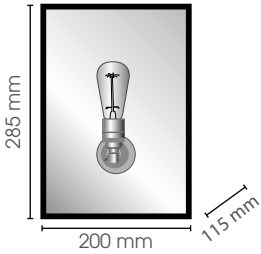

**hardened
safety glass**

Signature of authenticity

BD

OUTDOOR CAGE WALL COLLECTION

CAGE WALL

CONTEMPORARY HOME COLLECTION

Cage Wall Small Long

CAGWSMLO E14