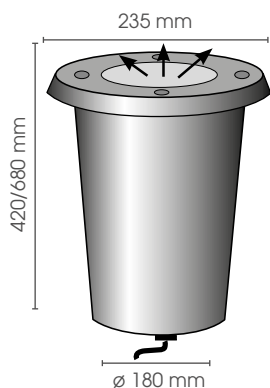

**Rondo 130
Adjustable**

IP

GR130A

67

12V/35W
GU 5,3
Transformer 12V/60VA integrated

67

230V/35W
GU 10

Optional: GR130FGL FROSTED GLASS 90 diameter
 GR130INGB Ingroundbase HDPE
 SS Stainless Steel