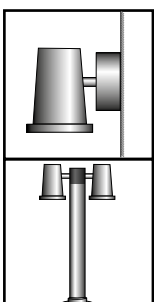

SAN REMO XL

pag 13-18

BA