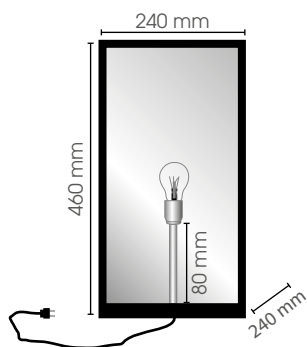

CAGE FLOOR

Cage Floor

CAGFLOOR	IP 44	230V/60W E27