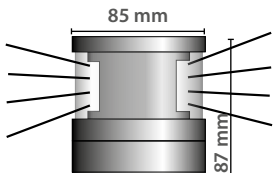

Napoli Path

IP

NAPT

55

230V/25W
G9

Optional: Frosted Glass

**Napoli Path
Left & Right**

IP