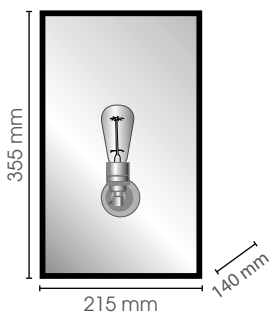

**hardened
safety glass**

Signature of authenticity

BD

OUTDOOR CAGE WALL COLLECTION

CAGE WALL

CONTEMPORARY HOME COLLECTION

Cage Wall Small Long

CAGWSMLO E14