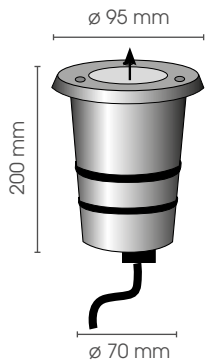

Rondo 95

IP

GR95

67

12V/35W
GU 5,3

67

230V/35W
GU 10

Optional: GR95FGL FROSTED GLASS 60 diameter
 GR95INGB Ingroundbase HDPE
 EXKIT Exterior Transformer
 SS Stainless Steel