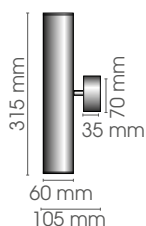

Roma Wall

IP

ROW

55

230V/60W
E14

Optional: ROW/G9 fitting Halopin
ROW/FRG frosted glass

Roma Up & Down round

IP