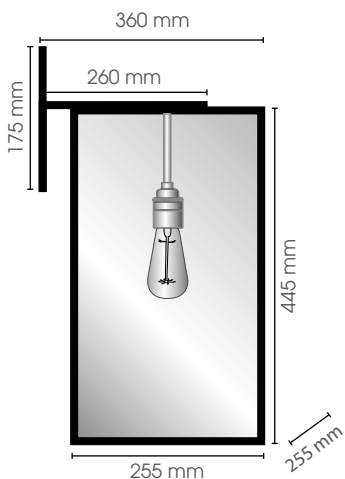

CAGARMED

IP
43

230V/60W
E27

**Cage Wall
with arm Long**

CAGARLON

IP
43

230V/60W
E27

**Cage Wall
with arm Large**