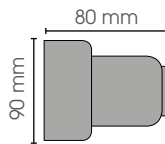

PUNTO

Punto Indoor Floorlamp

PUFLOGU10

IP 20

230V
GU10