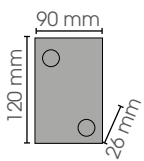

PUSQX2 GU10

20

230V/2x50W
GU10