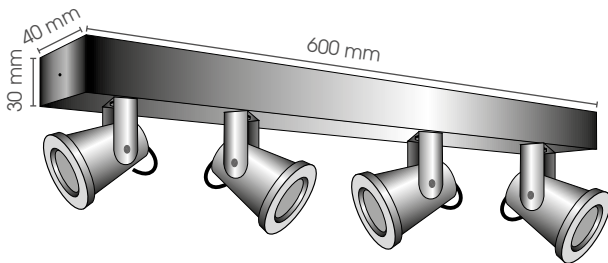

San Remo XL Ceiling x4

SR XL CEx4
incl. transformer 12V
by 12V / GU 5,3 only

55

12V/4x35W
GU 5,3

230V/4x35W
GU 10