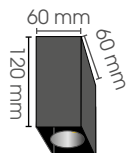

**Cubo Ceiling
Large AR111 x 3**

20

230V/3 x 50W
GU10/AR111

CUBCELA/AR111/3/GU10

**Cubo Ceiling
Large Square AR111 x 4**

20

230V/4 x 50W
GU10/AR111

CUBCELASQ/AR111/4/GU10