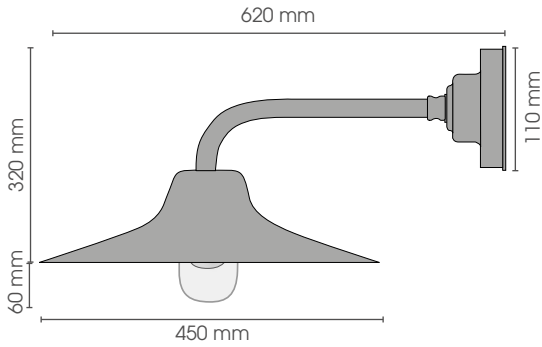

Signature of authenticity

BA

OUTDOOR RUSTIC COLLECTION

SORENTO

CONTEMPORARY HOME COLLECTION

**Sorento
Straight**

SORS

IP
44

230V/75W
E27