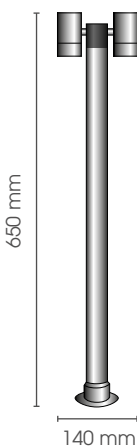

**Livorno Small
65 cm Duo**

LI SM 65/2/LEDPR4W/230V

IP

55

230V/2 X 4W/2700K
Ledprint included

Optional: Groundspike