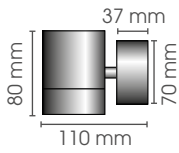

BA

OUTDOOR LIGHTING COLLECTION

LIVORNO XL

CONTEMPORARY HOME COLLECTION

Livorno Wall XL

IP

LIW XL

55

230V/35W
GU 10