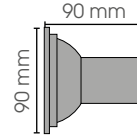

IDRO

IDSQX4 B15D

20

12V/4 x 50W
B15D

IDSQX4 GU10

20

230V/4 x 50W
GU10