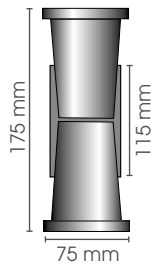

San Remo Wall XL Up&Down

SRW XL UD

IP

55

12V/2 x 35W
GU 5,3

Optional: transformer 12V

55

230V/2 x 35W
GU 10