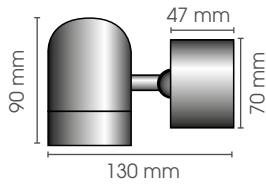

OUTDOOR LIGHTING COLLECTION

FIRENZE XL

CONTEMPORARY HOME COLLECTION

Firenze Wall XL

FIW XL

55

230V/35W
GU 10

Firenze Wall XL Adjustable short