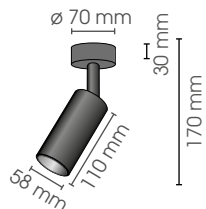

CILINDRO CEILING ADJUSTABLE

**Cilindro Ceiling
Adjustable GU10**

20

230V/50W
GU10

CILCEADJ/GU10