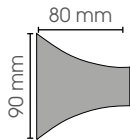

BA

GRAMMO

GRASQX4 B15D

20

12V/4 x 50W
B15D

GRASQX4 GU10

20

230V/4 x 50W
GU10