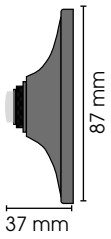

Signature of authenticity

BA

OUTDOOR RUSTIC COLLECTION

DOOR BELL

CONTEMPORARY HOME COLLECTION

Door Bell Rustic Flat

DBRF

12V