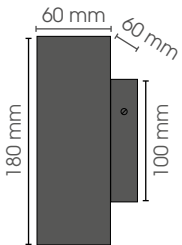

CONTEMPORARY HOME COLLECTION

**Cubo Wall
Small Down GU10**

CUBWSMD/GU10

IP

20

230V/50W
GU10

**Cubo Wall
Small Up&Down GU10**

CUBWSMUD/GU10