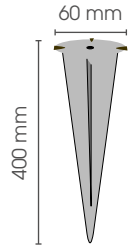

Signature of authenticity

OUTDOOR LIGHTING COLLECTION

GROUND SPIKE

GRSPKRO
SCREWS Incl.