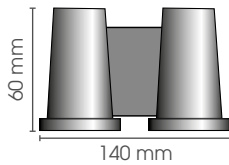

55

12V/2 x 35W
GU 5,3

Optional: transformer 12V

230V/2 x 35W
GU 10

BA

OUTDOOR LIGHTING COLLECTION

SAN REMO WALL SMALL

CONTEMPORARY HOME COLLECTION