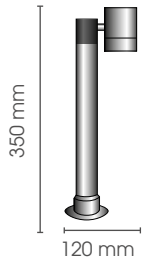

BA

OUTDOOR LIGHTING COLLECTION

LIVORNO XL

TECHNICAL LANDSCAPE COLLECTION

IP

LI XL 35/1

55

12V/35W
GU 5,3

Optional: transformer 12V

55

230V/35W
GU 10