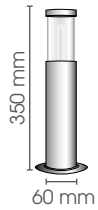

Monza Wall

IP

230V/60W
E14

MOW

55

Optional: MOW/G9 fitting Halopin
MOW/FRG frosted glass

TECHNICAL LANDSCAPE COLLECTION

Monza 35