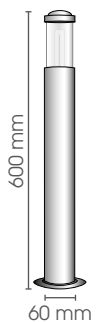

IP

RO35

55

230V/60W
E14

Optional: ROW/G9 fitting Halopin
ROW/FRG frosted glass
Groundspike

Roma 60

IP

RO60