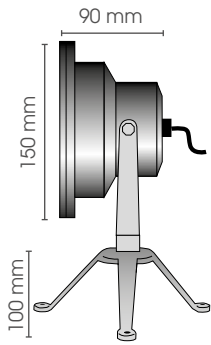

12V/4 x 50W
G 53/AR111

Signature of authenticity

BA

OUTDOOR LIGHTING COLLECTION

RONDO ON SPIKE

TECHNICAL LANDSCAPE COLLECTION

Rondo 150 On Spike Adjustable 10 cm

GR150 SP10