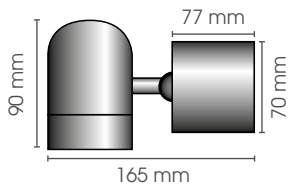

Firenze Wall XL Adjustable long

FIW XL ADL

55

12V/35W
GU 5,3
Optional: transformer 12V