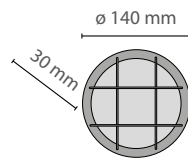

Signature of authenticity

BA

BG NA (*)

OUTDOOR NAUTICAL COLLECTION

CARGO

CONTEMPORARY HOME COLLECTION

Olbia Medium 186

IP

OLM86/GO

44

230V/25W
G9

Olbia Medium 187

IP

OLM87/GO

44

230V/25W
G9

Olbia Medium 188

IP

OLM88/GO

44

230V/25W
G9

Round Cargo Medium

IP

RCM.10/GO

44

230V/60W
E27

Round Cargo Large

IP

RCL.14/GO

44

230V/60W
E27

Oval Cargo Medium

IP

OCM.09/GO

44

230V/60W
E27

Oval Cargo Small 15

IP

OCS.15/GO

44

230V/60W
E27

Ispra 11

IP

ISP.11/GT

44

230V/60W
E27