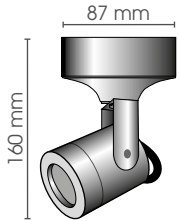

BA

OUTDOOR LIGHTING COLLECTION

LIVORNO XL CEILING

Livorno XL Ceiling

55

LI XL CE
incl. transformer 12V
by 12V / GU 5,3 only

12V/35W
GU 5,3

230V/35W
GU 10