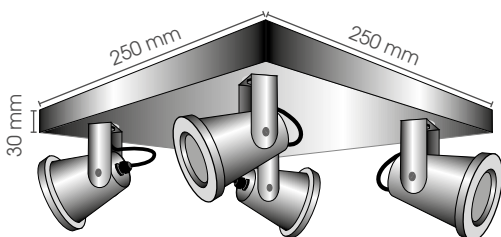

San Remo XL Ceiling Square x4

SR XL CESQx4
incl. transformer 12V
by 12V / GU 5,3 only

55

12V/4x35W
GU 5,3

230V/4x35W
GU 10