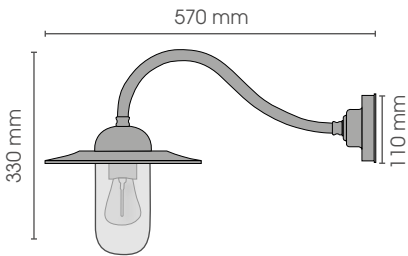

OUTDOOR RUSTIC COLLECTION

RIVA

CONTEMPORARY HOME COLLECTION

**Riva
Straight**

RIVS

IP

44

230V/75W
E27