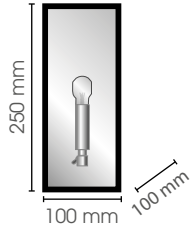

**hardened
safety glass**

Signature of authenticity

BD

OUTDOOR CAGE WALL COLLECTION

CAGE WALL

CONTEMPORARY HOME COLLECTION

Cage Wall Small Long

CAGWSMLO E14