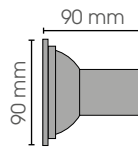

IDRO

Idro Indoor Floorlamp

IDFLOGU10

IP 20

230V
GU10