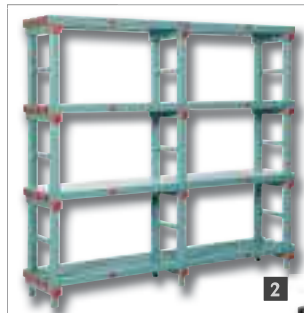

Art.nr	Omschrijving	Prijs
1 DN794	100(b) x 167(h) x 40(d)cm	€269,00
DN795	120(b) x 167(h) x 40(d)cm	€319,00
DN791	150(b) x 167(h) x 40(d)cm	€399,00
DN796	180(b) x 167(h) x 40(d)cm	€479,00
2 DN797	200(b) x 167(h) x 40(d)cm	€509,00
DN798	100(b) x 167(h) x 50(d)cm	€299,00
DN799	120(b) x 167(h) x 50(d)cm	€349,00
DN792	150(b) x 167(h) x 50(d)cm	€439,00
DN800	180(b) x 167(h) x 50(d)cm	€519,00
DN801	200(b) x 167(h) x 50(d)cm	€559,00

PLASTIC STORAGE SYSTEMS