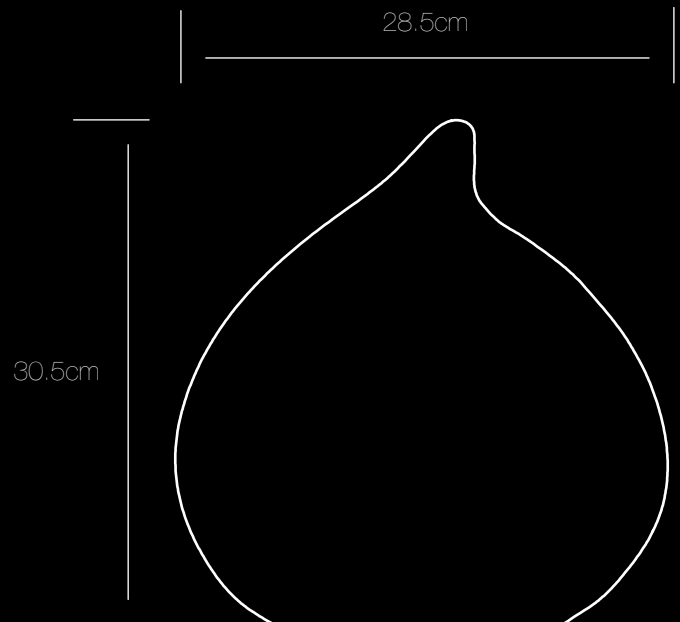

1. 24 Pre-programmed colors / Voorgeprogrammeerde kleur
     Couleurs préprogrammées
   - 160000 Colors mix mode + Fix a color / Kleuren mix mode +
     Kleur vastzetten / Mode couleurs mix + Fixer la couleur
   - 2 Candle modes / Kaarseffecten / Effets bougie
   - 4 Brightness modes / Intensiteit (helderheid) modes /
     Modes intensités (luminosité)
2. ---
3. 14h High white color / Hoge intensiteit in wit kleur / Haute
     intensité en couleur blanc
   - 60h Low white color / Lage intensiteit in wit kleur / Basse
     intensité en couleur blanc
   - 18h Color mix / Kleur mix / Couleur mix
   - 37h Color fix / Kleur fix / Couleur fix
   - 21h Candle effect / Kaarseffect / Effet bougie
   - 12h Charging time / Oplaaftijd / Temps de charge