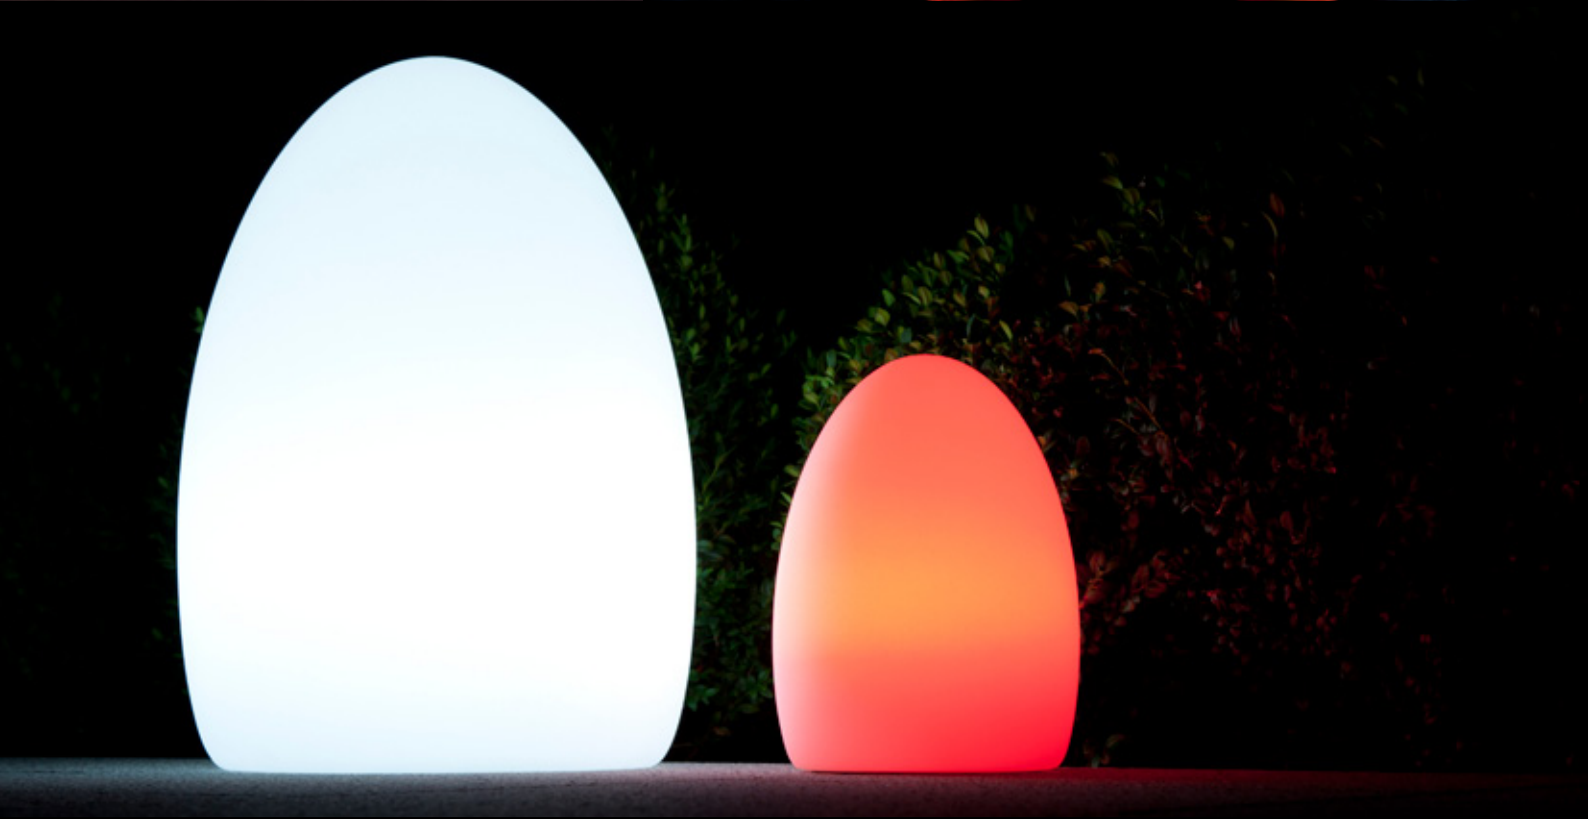

Infra-red/Infrarood/infrarouge

(*) EGG SMALL - (**) EGG BIG

ImagiLights®

IMAGILIGHTS® Cordless Lamps are covered by Design Registration, Design Copyright and Patent Pending. All rights reserved. All shapes and models are registered trademarks. Patented LED module. Patented wireless induction charger. Any tampering with or repairing the unit voids the warranty. (units are tamper protected)