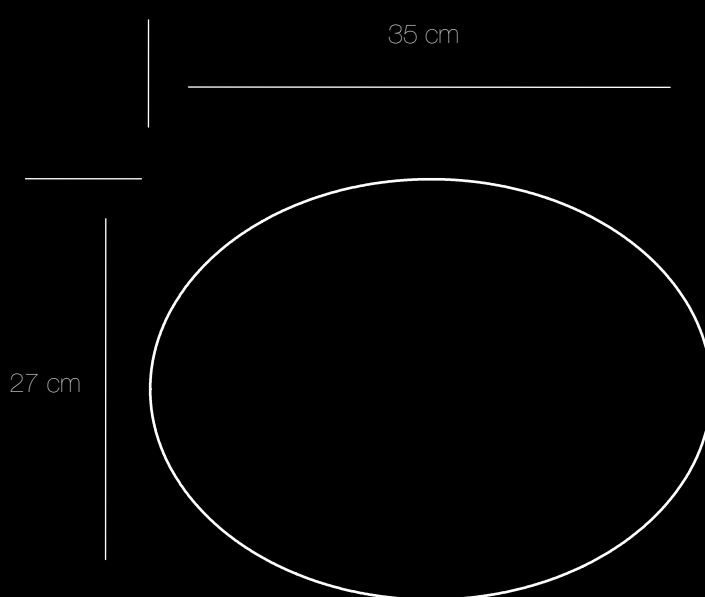

Battery/Batterij/Batterie

3.7V Li-Polymer - 4000 mAh

Number of LEDs/Aantal LEDs/Nombre de LEDs

56

LED lifetime-hours/LED levensduur-uren/Durée de vie LED-heures

+ 50.000

Energy consumption/Energieverbruik/Consommation d'énergie

3.36 W

Input/In/Entrée

100-240V AC~50/60Hz

Output/Uit/Sortie

DC 7.5V 1.5A

Charger plate/Lader plaat/Plaque de chargeur

Through induction/via inductie/par induction

Remote controller/Afstandsbediening/Télécommande

Infra-red/Infrarood/infrarouge