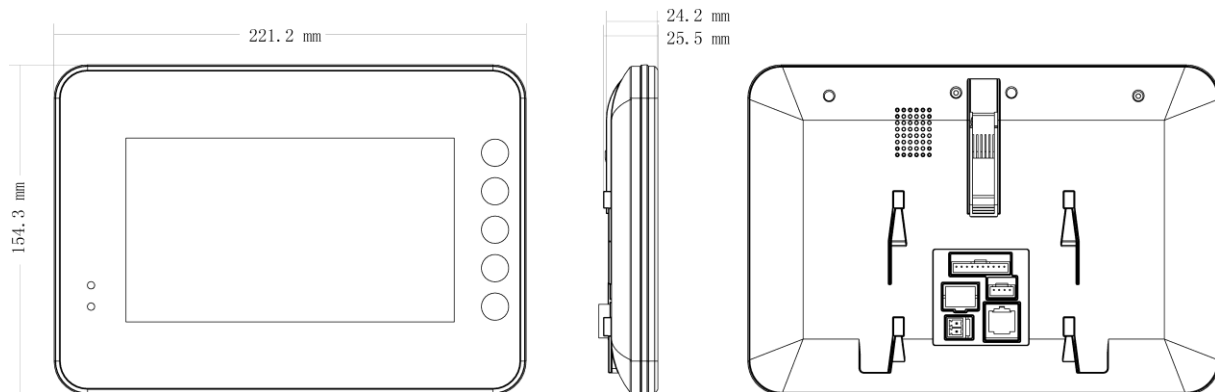

7-inch Color Indoor Monitor

Features

- Displayer: Color 7-inch TFT LCD, capacitive touch screen resolution 800×480
- Support 8 wire alarm input extension or home appliance
- Call among households
- Support snapshot function when surveillance and call
- 1 channel 10/100Mbps self-adaptive Ethernet
- Support outdoor station and IPC monitor
- Needs 12VDC power
- Support SD card storage, video record and picture snapshot

APP for Android/iOS available
(+/- 5€ per smartphone- paid by enduser)

Specifications

| Model | | 8 & \$\$\$%fk \ JmL! 8 & \$\$\$& fV UW L |
|-----------------|--------------------|--|
| System | Main Processor | Built-in microcontroller |
| | Operation System | Embedded LINUX operating system |
| Video | compression | H.264 |
| | Resolution | 800*480 |
| Audio | Audio Input | All-direction microphone |
| | Audio Output | Embedded loudspeaker |
| | Bidirectional Talk | Support bidirectional talk |
| Display | Size | Color 7-inch TFT LCD |
| Operating modes | input | Mechanical keys(emergency, protection, video talk, monitoring, unlock), Touch screen technology |
| Alarm | Alarm input | Support 8 channels input |
| Network | Ethernet | 10 M / 100 Mbps adaptive |

F 4223 "y j kg+/" F 4224 "drcem+

| | | |
|----------------|--------------------------|---|
| | network protocol | TCP/IP |
| General | Power | DC 10~15V or supply directly by Special switching power |
| | Power Consumption | Standby ≤1.5W, work ≤7W |
| | work environment | Temperature: -10°C~+60°C |
| | | Humidity: 10~90%RH |
| | Dimensions | 221.2mm×154.3mm×24.2mm (L*W*T) ; |
| Weight | 0.8Kg; | |

Dimensions

*Design and specifications are subject to change without notice.