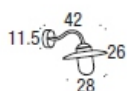

Promo 19 Euro

P.A. net HTVA / netto zonder BTW

DARWIN

by Nordlux

No. 71961029 |

□ | IP44 | Metal | Plastic | Aluminium

E27 | Max. 18W | Excl. light source