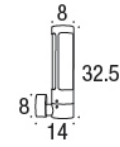

No. 77471038 · DB 1624431 · Colli 3
Class 1 · IP44 · Metal · Polycarbonate
Corteen
GU10 · Max. 8W SMD LED · Incl. 5W SMD LED
Light source: Lumen 330 · Kelvin 2700
Candela 150 · Life hours 25.000 · RA 80
Beam angle 110° · The Helix series is also
available as garden fixture