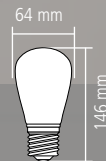

Golden Glass

4W
32W

E14

Lumen
350

Kelvin
2.400

EEK
A+

360°

LED Kaars "Golden"
LED Bougie "Golden"

SG-60371
Artikel / Article

10,95€

4W
40W

E27

Lumen
470

Kelvin
2.400

EEK
A++

360°

LED Rustika "Golden"
LED Rusrtica "Golden"

SG-60483
Artikel / Article

15,95€