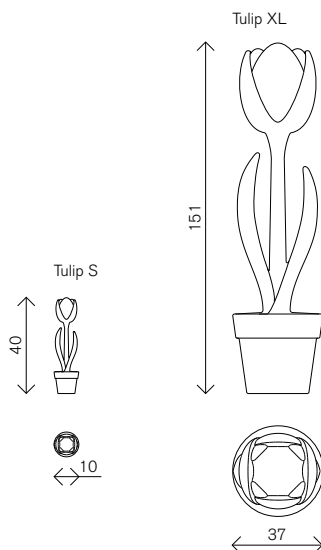

Tulip S-XL

by Moredesign

The Tulip S model, only available in the embossed print version, has a LED driver inside. This LED is characterized by its low-power consumption level and by its excellent performance in terms of time. It lets a thoughtful light flow through areas and it ensures a carefully optimized light source. Tulip XL offers more choices: the version without lights is available in an embossed print version, but also in a glossy paint version, while the version with the low-power consumption neon light source is available only in the embossed print version. When used indoors, Tulip XL has a wire with a switch at the base of its foot, whereas when used outdoors, it has a neoprene cable with IP protection against atmospheric conditions: both models have an invisible plate that can be mounted to the ground to protect them from the wind or from being stolen.

388 arancio/orange

404 lilla/lilac

204 rosso/red

indoor

Tulip XL UK
1x28W T5 230V 50/60HZ IP44

Tulip XL indoor
1x28W T5 50/60HZ IP20

Tulip XL outdoor
1x28W T5 230V 50/60HZ IP44

Tulip S indoor
Led 3V 230V 50/60HZ IP20