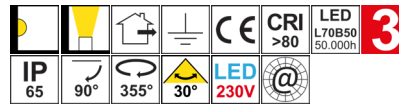

~~120,00 €~~

65,00 €

BRAMA 1

CODE	LED	T°
OU345WW24	7W	3000K

~~162,00 €~~

88,00 €

BRAMA 2

CODE	LED	T°
OU346WW24	20W	3000K