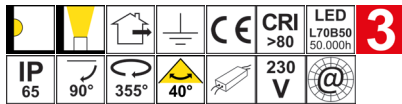

BRAMA 1

CODE	LED	T°
OU345WW24	7W	3000K

~~162,00 €~~

88,00 €