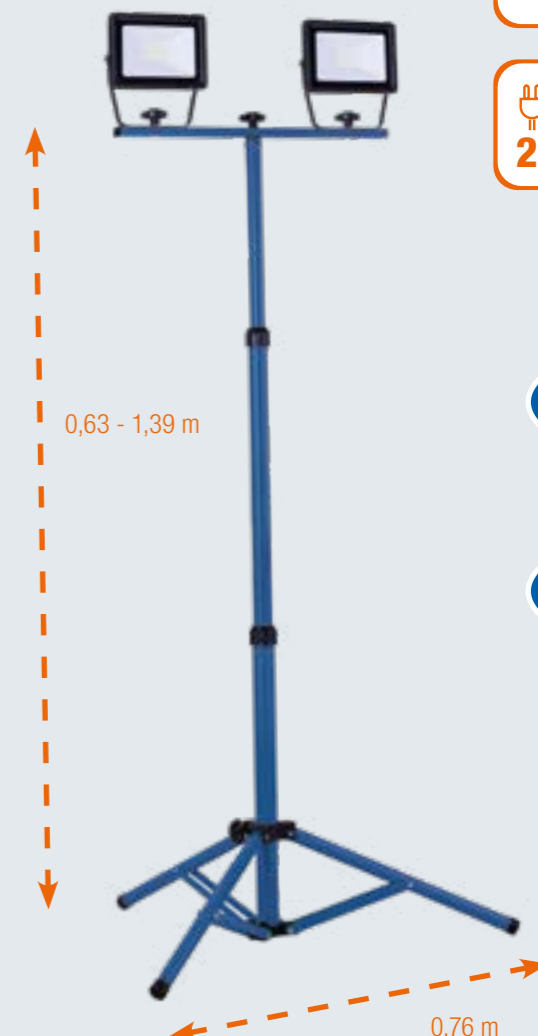

Ref. 46351

30 W
2700 lm

2x 30 W
2x 2700 lm

Technische specificities

- Samsung LED's met verlengde levensduur van 50000 u
- Kleurweergave index CRI > 80%
- Lichtstraal hoek 100°
- Zeer robuust statief garandeert een uitstekende stabiliteit
- In de hoogte regelbaar statief
- Ultra dunne aluminium armatuur
- Spots zijn wendbaar en kunnen vastgezet worden
- 220-240V / 50 Hz
- LED's kunnen niet vervangen worden
- IP65 water- en stofbestendig

Type	Lichtstroom, Kleurtemperatuur	Uitrusting	EAN			
			Ref.		Cond.	
30 Watt	+/- 2700 Lumen 4000 K (neutraal wit)	3 m kabel H05RN-F 3G1.0 zonder stekker	4011160	46350	1	1
2x 30 Watt	+/- 2x 2700 Lumen 4000 K (neutraal wit)	3 m kabel H05RN-F 3G1.0 zonder stekker	4011160	46351	8	1