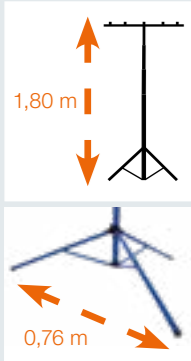

Statief

Technische specificaties

- Zeer robuust statief garandeert een uitstekende stabiliteit
- Poeder gelakt
- Spanwijdte van de 3 voeten tot 0,76m
- Aanpasbare hoogte van 1 m tot 1m80
- Kabel is praktisch te bevestigen
- Maximale belasting 6 kg

Type	EAN			Cond.
		Ref.		
Statief 1,8 m	4011160	46650	2	1

Statief PRO

met universele cross bar

Technische specificaties

- Zeer robuust statief garandeert een uitstekende stabiliteit
- Gegalvaniseerd
- Spanwijdte van de 3 voeten tot 1,10m
- Aanpasbare hoogte van 1 m tot 2,60 m
- Maximale belasting 7 kg

Type	EAN			Cond.
		Ref.		
Statief PRO 2,6 m met universele cross bar	4011160	46750	9	1

Statief XL

met cross bar

Technische specificaties

- Zeer robuust statief garandeert een uitstekende stabiliteit
- Poeder gelakt
- Spanwijdte van de 3 voeten tot 1,60m
- Aanpasbare hoogte van 1,4 m tot 4 m
- Maximale belasting 30 kg

Type	EAN			Cond.
		Ref.		
Statief XL met cross bar	4011160	46751	6	1

Statief PRO XXL

met cross bar

Technische specificaties

- Zeer robuust statief garandeert een uitstekende stabiliteit
- Poeder gelakte buis in metaal bestaande uit 5 elementen, met regelbare vijs
- Statief met "DIN" kop en cross bar van 820 mm voor een snelle montage
- Spanwijdte van de 3 conische voeten tot 1,30m
- Geleverd met 3 veiligheidshaken en aardstaven
- Aanpasbare hoogte van 1,30 m tot 4,60 m
- Maximale belasting 40 kg

Type	EAN			Cond.
		Ref.		
Statief XXL met cross bar	4011160	46758	5	1