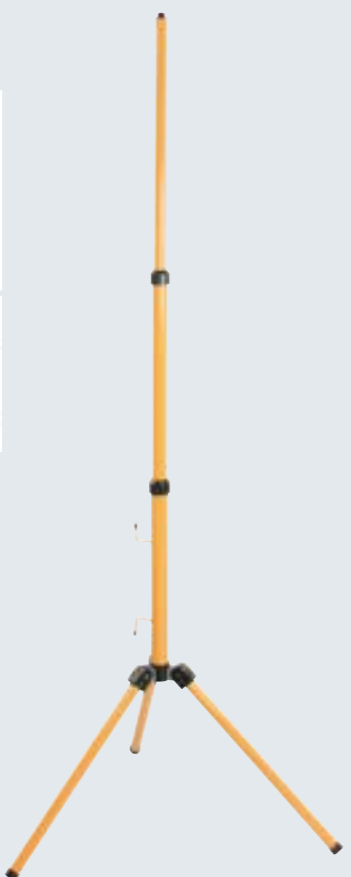

Statief

Technische specificaties

- Zeer robuust statief garandeert een uitstekende stabiliteit
- Poeder gelakt
- Spanwijdte van de 3 voeten tot 0,76m
- Aanpasbare hoogte van 1 m tot 1m80
- Kabel is praktisch te bevestigen
- Maximale belasting 6 kg

Type	EAN			Cond.
		Ref.		
Statief 1,8 m	4011160	46650	2	1